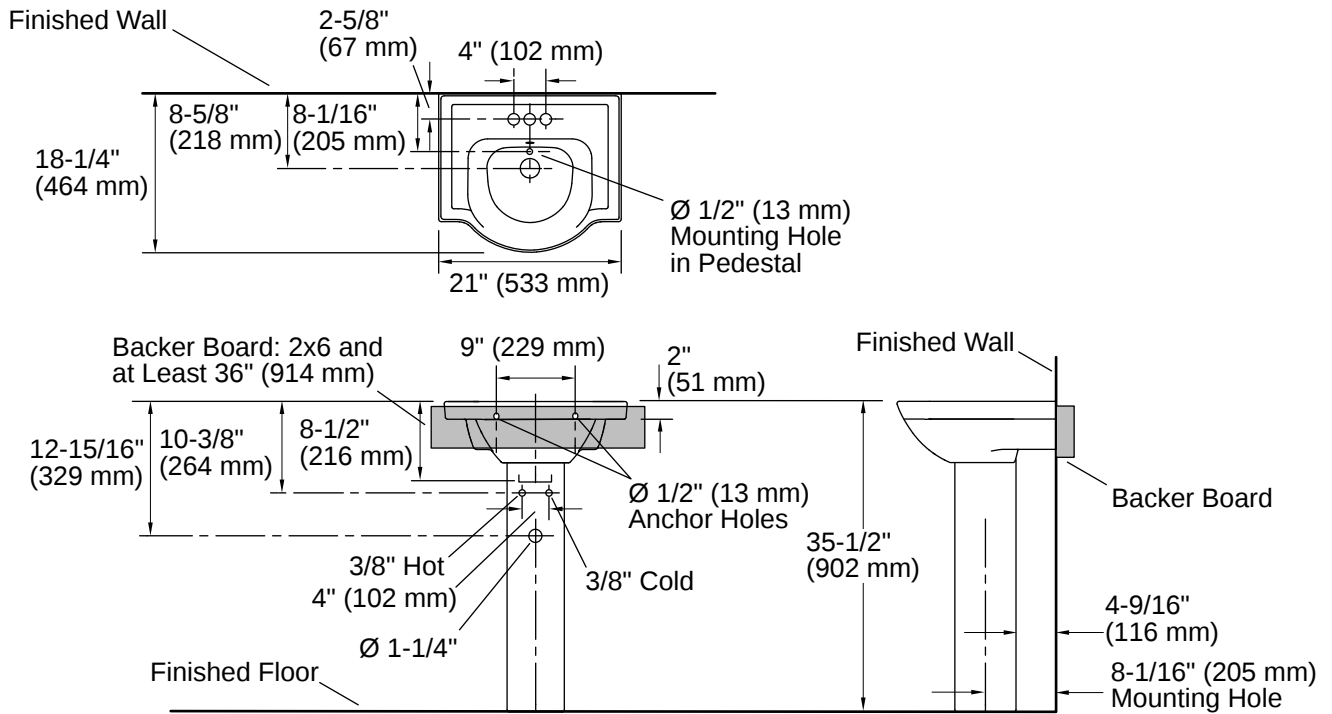

Installation

- Pedestal

Installation Notes

Install this product according to the installation instructions.

Product dimensions are nominal and may vary per ASME A112.19.2 tolerances.