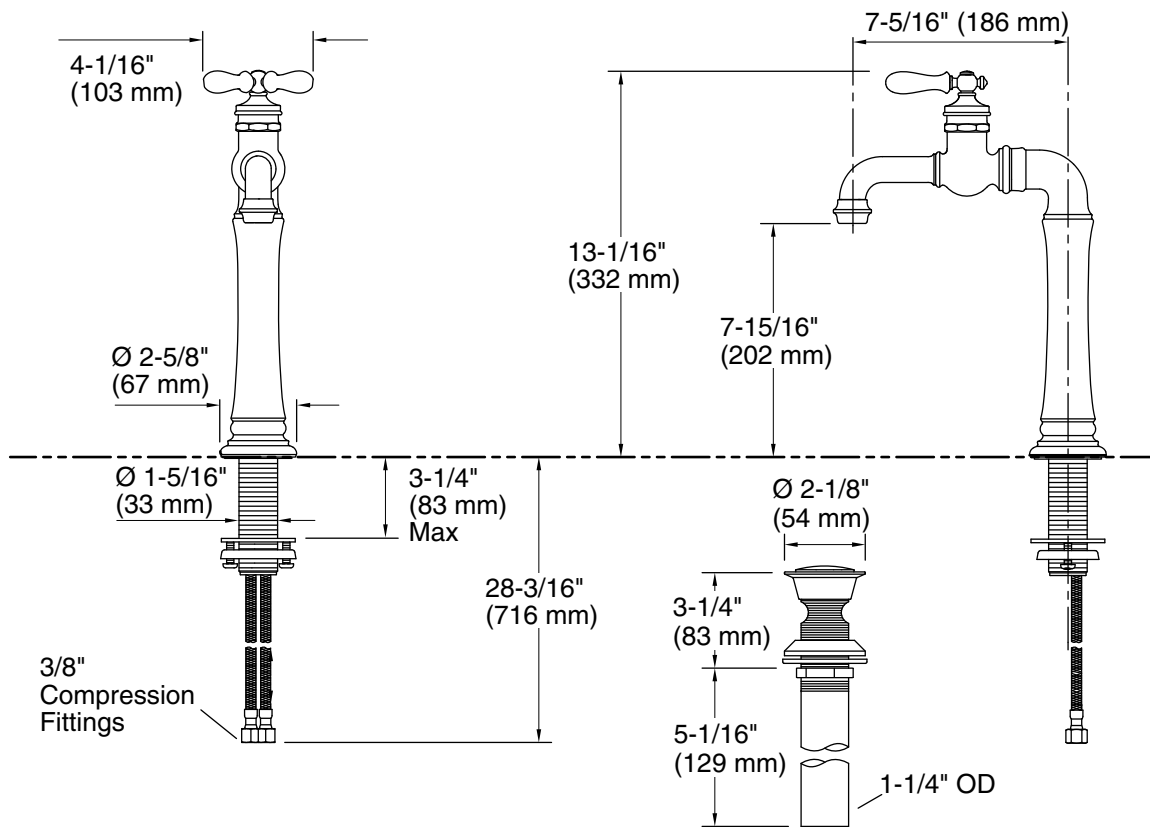

### Features

- Metal construction
- Vintage artisan-inspired top-mount handle provides a unique statement to any bathroom
- KOHLER® ceramic disc valves exceed industry longevity standards for a lifetime of durable performance
- Includes clicker drain with 1-1/4" (32 mm) metal tailpiece
- Coordinates with other faucets and accessories in the Artifacts collection
- 1.2 gpm (4.5 lpm) maximum flow rate at 60 psi (4.14 bar)
- Tall height is ideal for vessel-style sinks

### Technical Information

All product dimensions are nominal.

Faucet flow rate: 1.2 gal/min (4.5 l/min)

Drain included: Yes

Drain with overflow: Yes

Drain tailpiece included: Yes

### Spout:

Spout reach: 7-5/16" (186 mm)