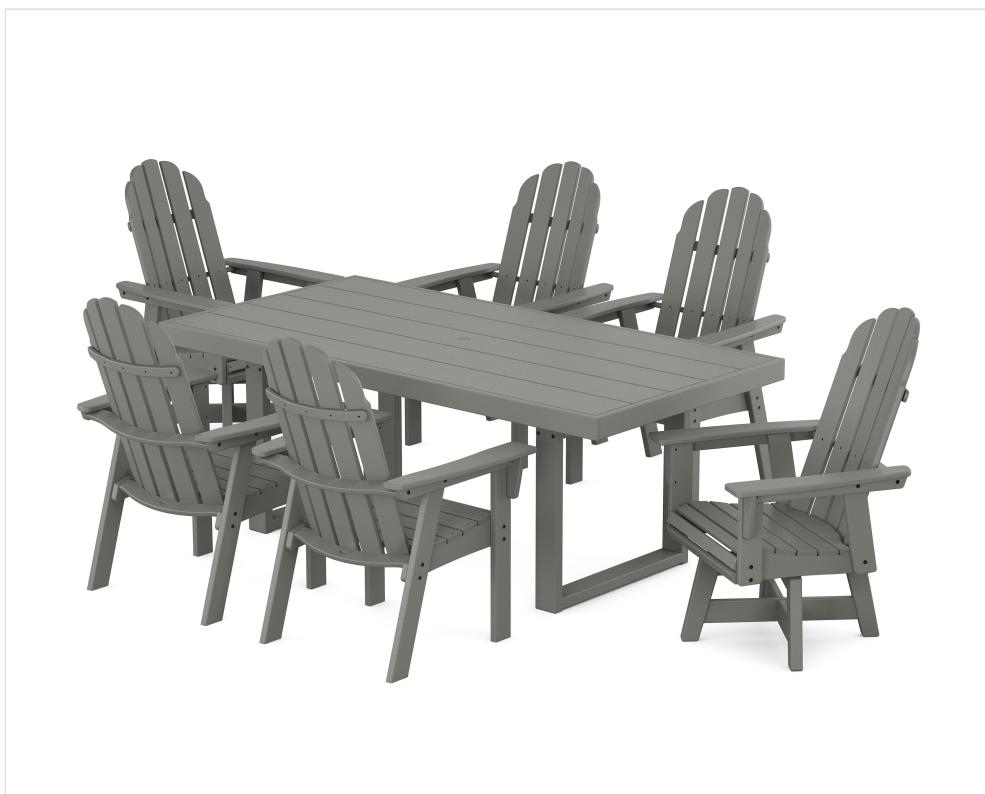

POLYWOOD®

Sustainable Outdoor Furniture

CLIMATETUFF™
MATERIALS

COLORSTAY™
TECHNOLOGY

MADE IN
THE USA

CONSCIOUSLY
CRAFTED

Vineyard Curveback Adirondack Swivel Chair 7- Piece Dining Set

BRAND | POLYWOOD®

COLLECTION | Vineyard

SKU | PWS906-1

SET WEIGHT + DIMENSIONS

Overall Set Weight	374.0 lbs
Recommended Minimum Space (Based on pictured configuration)	138.0" W x 42.0" H x 90.0" D

INDIVIDUAL ITEM DIMENSIONS

Qty	NAME	SKU	DIMENSIONS (W x H x D)
4	Vineyard Curveback Adirondack Dining Chair	ADD600	28.25" x 41.93" x 29.09"
2	Vineyard Curveback Adirondack Swivel Dining Chair	ADDSV600	28.25" x 41.83" x 29.08"
1	EDGE 40" x 78" Dining Table	EMT 4078	78.0" x 29.25" x 40.15"

AVAILABLE LUMBER COLORS