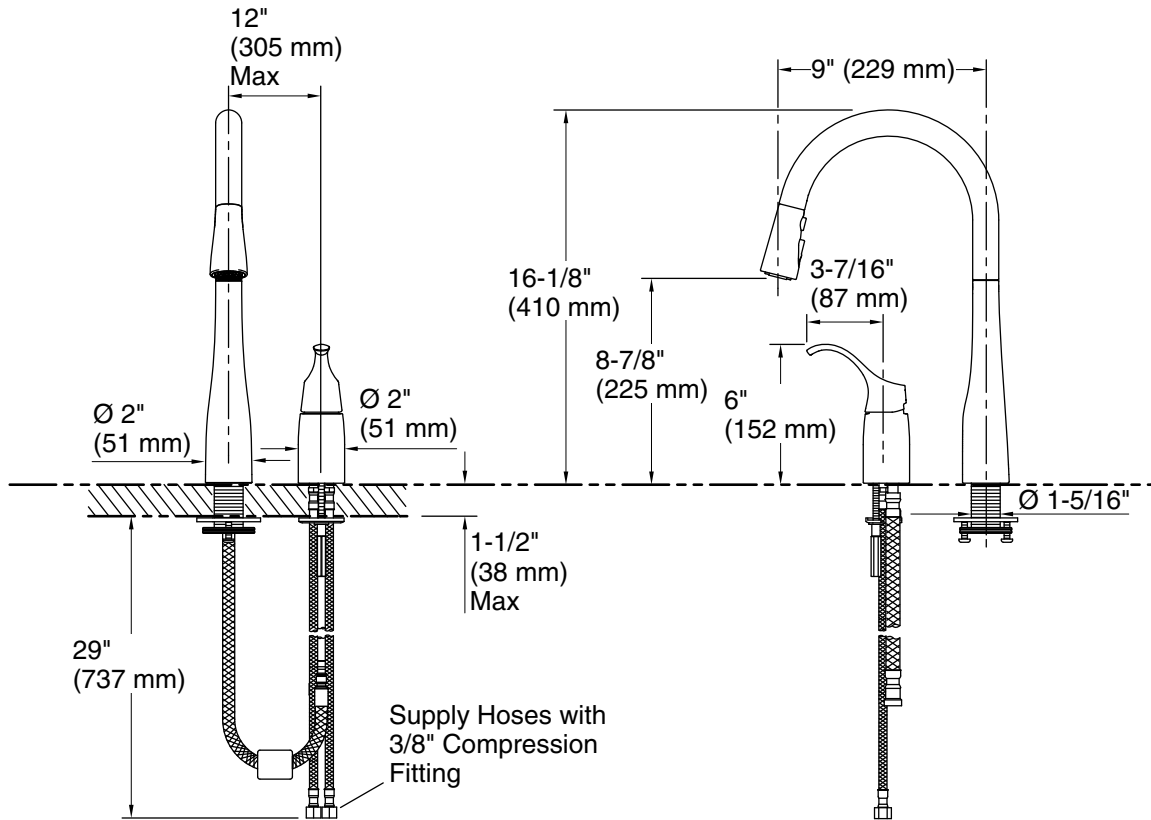

Technical Information

All product dimensions are nominal.

Faucet flow rate: 1.5 gal/min (5.7 l/min)

Spout:

Spout reach: 9" (229 mm)

Notes

Install this product according to the installation guide.

ADA compliant for faucet handles only.

ADA compliant for faucet handles only

ADA, CSA B651 compliant when installed to the specific requirements of these regulations.