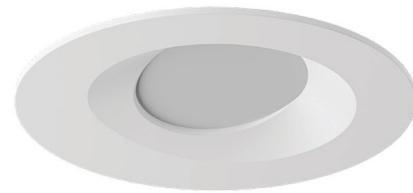

Lightology

lightology.com
866-954-4489
03-22-26

Project: _____
 Company: _____
 Location: _____ Fixture Type: _____
 SPEC #: **ELE1188761**
 Approved On: _____ Approved By: _____

Verse 3IN Round Flanged Trim By Visual Comfort Architectural

Description

The Verse 3 Inch Round Flanged Fixed Downlight or Wall Wash Trim is compatible with a Verse 3 inch new construction or remodel housing for non-sloped ceilings. It is cost-effective yet high in quality and aesthetically pleasing, suitable for a range of applications. Made of die cast aluminum, it has no seams and does not warp or sag. Its white finish is field-paintable for matching the ceiling. The diffused lens on the downlight trim provides an 85 degree beam spread. The Wall Wash trim features an asymmetric optic. Note: A complete fixture requires this trim and a housing, sold separately. The light module is included with the housing.

Shown in white

Specifications

REFLECTOR/BAFFLE COLOR	N/A
BODY FINISH	White
WATTAGE	N/A
DIMMER	N/A
DIMENSIONS	4.8"W x 1"H
BULB	N/A

Technical Information

APERTURE SIZE	3.000"
APERTURE SHAPE	Round
FUNCTION	Wall Washer