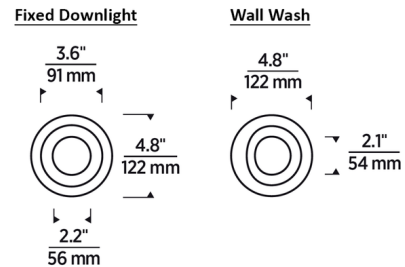

Description

The Verse 3 Inch Round Flanged Fixed Downlight or Wall Wash Trim is compatible with a Verse 3 inch new construction or remodel housing for non-sloped ceilings. It is cost-effective yet high in quality and aesthetically pleasing, suitable for a range of applications. Made of die cast aluminum, it has no seams and does not warp or sag. Its white finish is field-paintable for matching the ceiling. The diffused lens on the downlight trim provides an 85 degree beam spread. The Wall Wash trim features an asymmetric optic. Note: A complete fixture requires this trim and a housing, sold separately. The light module is included with the housing.

Shown in white

Specifications

REFLECTOR/BAFFLE COLOR	N/A
BODY FINISH	White
WATTAGE	N/A
DIMMER	N/A
DIMENSIONS	4.8"W x 1"H
BULB	N/A

Technical Information

APERTURE SIZE	3.000"
APERTURE SHAPE	Round
FUNCTION	Wall Washer