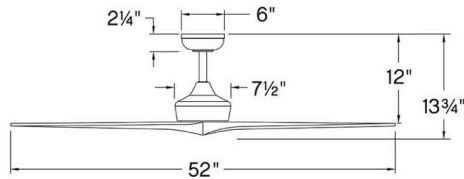

CHISEL

903752FDB-NDD

CHISEL 52" SMART FAN

DETAILS	
FAN FINISH:	Matte Black
BLADE COUNT:	3
SLOPE DEGREE:	20

DIMENSIONS	
WIDTH:	52"
HEIGHT:	13.8"

LIGHT SOURCE	
VOLTAGE:	120v

MOUNTING	
CANOPY:	6" Dia.
LEAD WIRE:	1 X 76"

SHIPPING	
CARTON LENGTH:	33.4
CARTON WIDTH:	16
CARTON HEIGHT:	10.1

Built with a sleek, carefully crafted design, Chisel redefines dramatic style. Sturdy wood blades are available in a variety of sophisticated finishes to complement modern interiors and outdoor settings. Damp rated. Equipped with a 6-speed DC motor that is WiFi enabled and ready to connect right out of the box. Operated by the HIRO control or WiFi compatible with the Hinkley App.