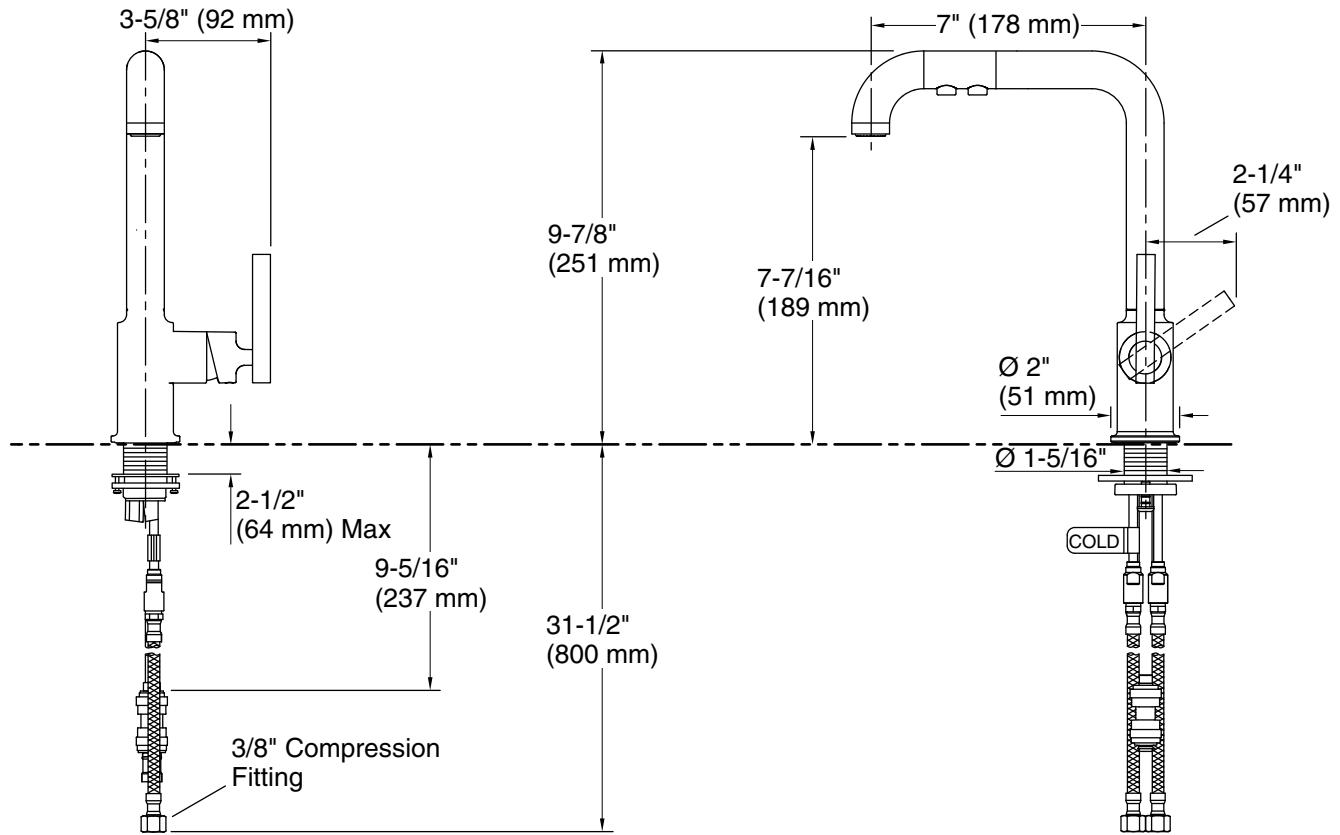

### Technical Information

All product dimensions are nominal.

Faucet flow rate: 1.5 gal/min (5.7 l/min)

### Spout:

Spout reach: 7" (178 mm)