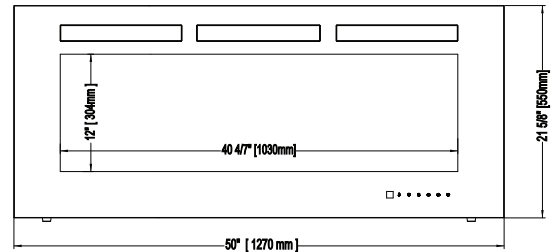

Competitive Advantages

- High Power LED lights provide day or night intensity and require no servicing
- Ultra slim design

Features and Benefits

- Simply plugs into a 120V wall outlet
- Features front vents within the sleek design
- Easy access manual on/off switch
- Suitable for any room including bedrooms, sitting rooms and mobile homes
- Can be partially recessed into the wall
- Paintable cord cover included (covers cord and can be painted to blend in with existing décor)
- Crystal clear cube ember bed accents the flame
- Feature the option of both orange or yellow flame, or a combination of both
- Convenient remote control (controls flame intensity, flame color option, blower, heat output and timer)
- Up to 5,000 BTU's
- 1,075 sq. in. viewing area
- 1,500 Watts