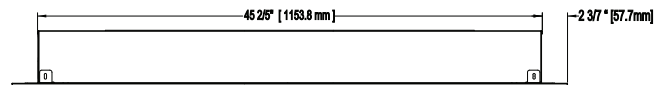

Competitive Advantages

- High Power LED lights provide day or night intensity and require no servicing
- Ultra slim design

Features and Benefits

- Simply plugs into a 120V wall outlet
- Features front vents within the sleek design
- Easy access manual on/off switch
- Suitable for any room including bedrooms, sitting rooms and mobile homes
- Can be partially recessed into the wall
- Paintable cord cover included (covers cord and can be painted to blend in with existing décor)
- Crystal clear cube ember bed accents the flame
- Feature the option of both orange or yellow flame, or a combination of both
- Convenient remote control (controls flame intensity, flame color option, blower, heat output and timer)
- Up to 5,000 BTU's
- 1,075 sq. in. viewing area
- 1,500 Watts