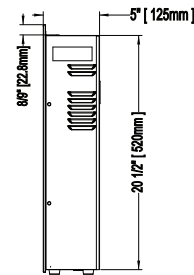

Competitive Advantages

- High Power LED lights provide day or night intensity and require no servicing
- Ultra slim design

Features and Benefits

- Simply plugs into a 120V wall outlet
- Features front vents within the sleek design
- Easy access manual on/off switch
- Suitable for any room including bedrooms, sitting rooms and mobile homes
- Can be partially recessed into the wall
- Paintable cord cover included (covers cord and can be painted to blend in with existing décor)
- Crystal clear cube ember bed accents the flame
- Feature the option of both orange or yellow flame, or a combination of both
- Convenient remote control (controls flame intensity, flame color option, blower, heat output and timer)
- Up to 5,000 BTU's
- 1,075 sq. in. viewing area
- 1,500 Watts