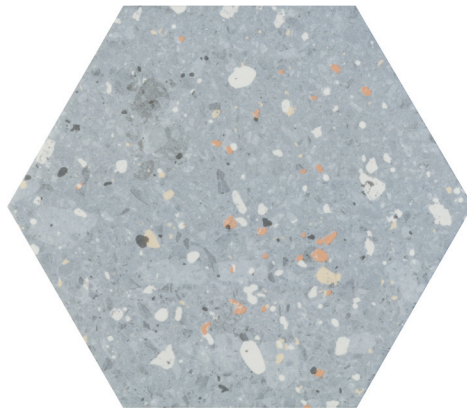

Tatsu™ is a dynamic hexagon tile that blends modern design with timeless elegance. Featuring five unique colors and a captivating Terrazo-style look, Tatsu offers endless possibilities for creating bold, stylish spaces. It is the perfect choice for those looking to add a touch of artistry and sophistication to their design.

TATSU™  
Glazed Porcelain

FLOOR / WALL

RESIDENTIAL

COMMERCIAL

INDOOR

Blanco

Gris

Noir

Rosa

Azul

<b>Sizes</b>  <b>Thickness</b>  <b>Faces</b>  <b>Finish</b>  <b>Edge</b>  <b>Grout Joint Recommendation</b>	 10" x 11" 9.84" x 11.38"						
	9mm						
	16						
	Matte						
	Pressed						
	Check Website						
<b>Testing</b>	Abrasion Resistance <small>C1027</small>	Breaking Strength <small>C648</small>	Chemical Resistance <small>C650</small>	Water Absorption <small>C373</small>	DCOF ANSI <small>A1371</small>	Scratch Hardness MOHS	Shade Variation Rating
<b>Results*</b>	Check Website	Check Website	Check Website	Check Website	Check Website	Check Website	V1