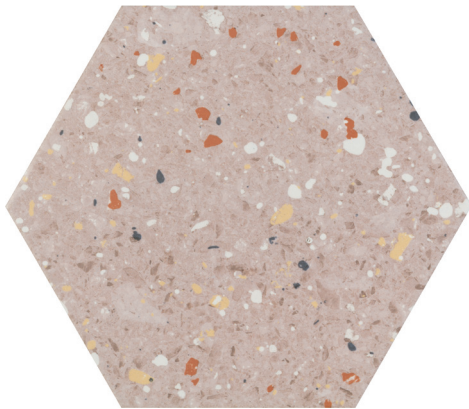

Tatsu™ is a dynamic hexagon tile that blends modern design with timeless elegance. Featuring five unique colors and a captivating Terrazo-style look, Tatsu offers endless possibilities for creating bold, stylish spaces. It is the perfect choice for those looking to add a touch of artistry and sophistication to their design.

TATSU™  
Glazed Porcelain

FLOOR / WALL

RESIDENTIAL

COMMERCIAL

INDOOR

Blanco

Gris

Noir

Rosa

Azul

<b>Sizes</b>  <b>Thickness</b>  <b>Faces</b>  <b>Finish</b>  <b>Edge</b>  <b>Grout Joint Recommendation</b>	 10" x 11" 9.84" x 11.38"						
	9mm						
	16						
	Matte						
	Pressed						
	Check Website						
<b>Testing</b>	Abrasion Resistance <small>C1027</small>	Breaking Strength <small>C648</small>	Chemical Resistance <small>C650</small>	Water Absorption <small>C373</small>	DCOF ANSI <small>A1371</small>	Scratch Hardness MOHS	Shade Variation Rating
<b>Results*</b>	Check Website	Check Website	Check Website	Check Website	Check Website	Check Website	V1