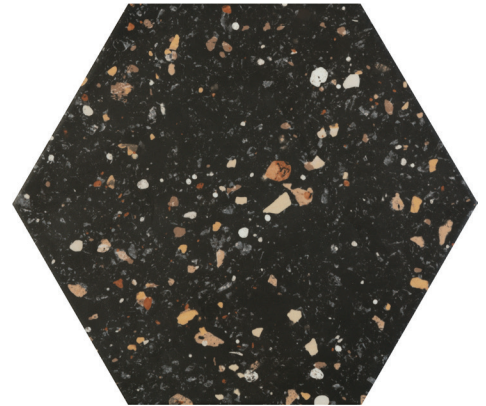

Tatsu™ is a dynamic hexagon tile that blends modern design with timeless elegance. Featuring five unique colors and a captivating Terrazo-style look, Tatsu offers endless possibilities for creating bold, stylish spaces. It is the perfect choice for those looking to add a touch of artistry and sophistication to their design.

TATSU™  
Glazed Porcelain

FLOOR / WALL

RESIDENTIAL

COMMERCIAL

INDOOR

Blanco

Gris

Noir

Rosa

Azul

<b>Sizes</b>  <b>Thickness</b>  <b>Faces</b>  <b>Finish</b>  <b>Edge</b>  <b>Grout Joint Recommendation</b>	 10" x 11" 9.84" x 11.38"						
	9mm						
	16						
	Matte						
	Pressed						
	Check Website						
<b>Testing</b>	Abrasion Resistance <small>C1027</small>	Breaking Strength <small>C648</small>	Chemical Resistance <small>C650</small>	Water Absorption <small>C373</small>	DCOF ANSI <small>A1371</small>	Scratch Hardness MOHS	Shade Variation Rating
<b>Results*</b>	Check Website	Check Website	Check Website	Check Website	Check Website	Check Website	V1