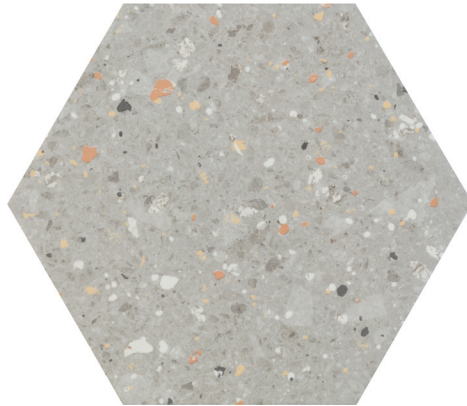

Tatsu™ is a dynamic hexagon tile that blends modern design with timeless elegance. Featuring five unique colors and a captivating Terrazo-style look, Tatsu offers endless possibilities for creating bold, stylish spaces. It is the perfect choice for those looking to add a touch of artistry and sophistication to their design.

TATSU™  
Glazed Porcelain

FLOOR / WALL

RESIDENTIAL

COMMERCIAL

INDOOR

Blanco

Gris

Noir

Rosa

Azul

<b>Sizes</b>  <b>Thickness</b>  <b>Faces</b>  <b>Finish</b>  <b>Edge</b>  <b>Grout Joint Recommendation</b>	 10" x 11" 9.84" x 11.38"						
	9mm						
	16						
	Matte						
	Pressed						
	Check Website						
<b>Testing</b>	Abrasion Resistance <small>C1027</small>	Breaking Strength <small>C648</small>	Chemical Resistance <small>C650</small>	Water Absorption <small>C373</small>	DCOF ANSI <small>A1371</small>	Scratch Hardness MOHS	Shade Variation Rating
<b>Results*</b>	Check Website	Check Website	Check Website	Check Website	Check Website	Check Website	V1