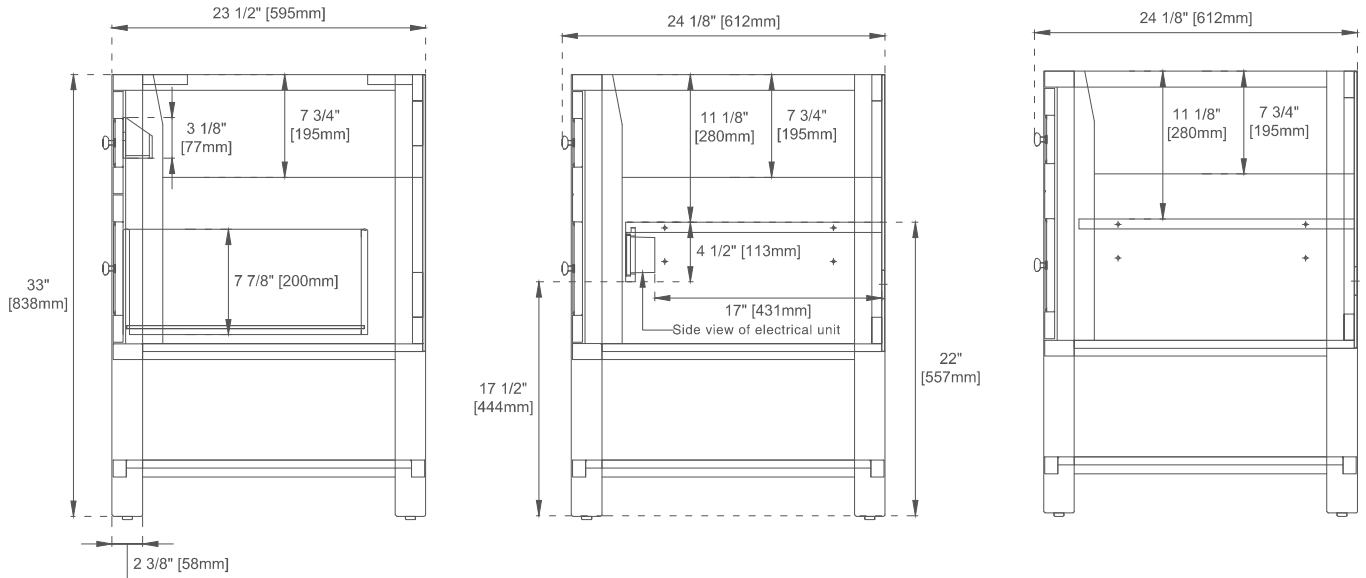

Fits Drain Hole Size: 1 3/4"

Full Extension, Soft Close Glides

European Soft Close Hinges

Aluminum Laminate Drawer Liners

Adjustable Levels

Dimension

Width: 59-7/8"

Depth: 23-1/2"

Height: 33"

Rough-In Height: 21-1/2"

60"D BRECKENRIDGE VANITY

330-V60D-M-BW
 330-V60D-M-SRB
 330-V60D-M-SC

330-V60D-M-LNO
 330-V60D-M-WWO

JAMES MARTIN VANITIES

Knob

Bamboo Drawer Organizer

Top View

Front View

All dimensions are nominal
 Diagrams are of cabinet only—James Martin Optional Countertops and sinks are not shown

Visit website for warranty and installation information
www.jamesmartinvanities.com

60"D BRECKENRIDGE VANITY

330-V60D-M-BW 330-V60D-M-LNO
 330-V60D-M-SRB 330-V60D-M-WWO
 330-V60D-M-SC

JAMES MARTIN

VANITIES

Side View

Back View

All dimensions are nominal
 Diagrams are of cabinet only—James Martin Optional Countertops and sinks are not shown