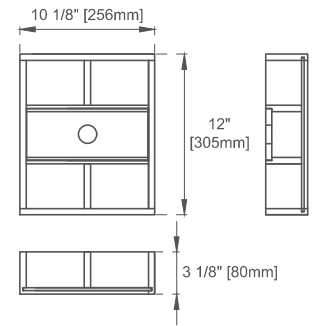

Fits Drain Hole Size: 1 3/4"

Full Extension, Soft Close Glides

European Soft Close Hinges

Aluminum Laminate Drawer Liners

Adjustable Levels

Dimension

Width: 59-7/8"

Depth: 23-1/2"

Height: 33"

Rough-In Height: 21-1/2"

60"D BRECKENRIDGE VANITY

330-V60D-M-BW
 330-V60D-M-SRB
 330-V60D-M-SC

330-V60D-M-LNO
 330-V60D-M-WWO

JAMES MARTIN VANITIES

Knob

Bamboo Drawer Organizer

Top View

Front View

All dimensions are nominal
 Diagrams are of cabinet only—James Martin Optional Countertops and sinks are not shown

Visit website for warranty and installation information
www.jamesmartinvanities.com

60"D BRECKENRIDGE VANITY

330-V60D-M-BW 330-V60D-M-LNO
 330-V60D-M-SRB 330-V60D-M-WWO
 330-V60D-M-SC

JAMES MARTIN

VANITIES

Side View

Back View

All dimensions are nominal
 Diagrams are of cabinet only—James Martin Optional Countertops and sinks are not shown