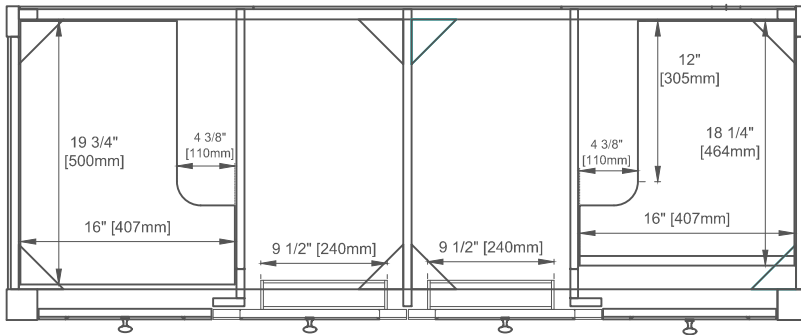

Fits Drain Hole Size: 1 3/4"

Full Extension, Soft Close Glides

European Soft Close Hinges

Aluminum Laminate Drawer Liners

Adjustable Levels

Dimension

Width: 59-7/8"

Depth: 23-1/2"

Height: 33"

Rough-In Height: 21-1/2"

60"D BRECKENRIDGE VANITY

330-V60D-M-BW
 330-V60D-M-SRB
 330-V60D-M-SC

330-V60D-M-LNO
 330-V60D-M-WWO

JAMES MARTIN VANITIES

Knob

Bamboo Drawer Organizer

Top View

Front View

All dimensions are nominal
 Diagrams are of cabinet only—James Martin Optional Countertops and sinks are not shown

Visit website for warranty and installation information
www.jamesmartinvanities.com

60"D BRECKENRIDGE VANITY

330-V60D-M-BW 330-V60D-M-LNO
 330-V60D-M-SRB 330-V60D-M-WWO
 330-V60D-M-SC

JAMES MARTIN

VANITIES

Side View

Back View

All dimensions are nominal
 Diagrams are of cabinet only—James Martin Optional Countertops and sinks are not shown