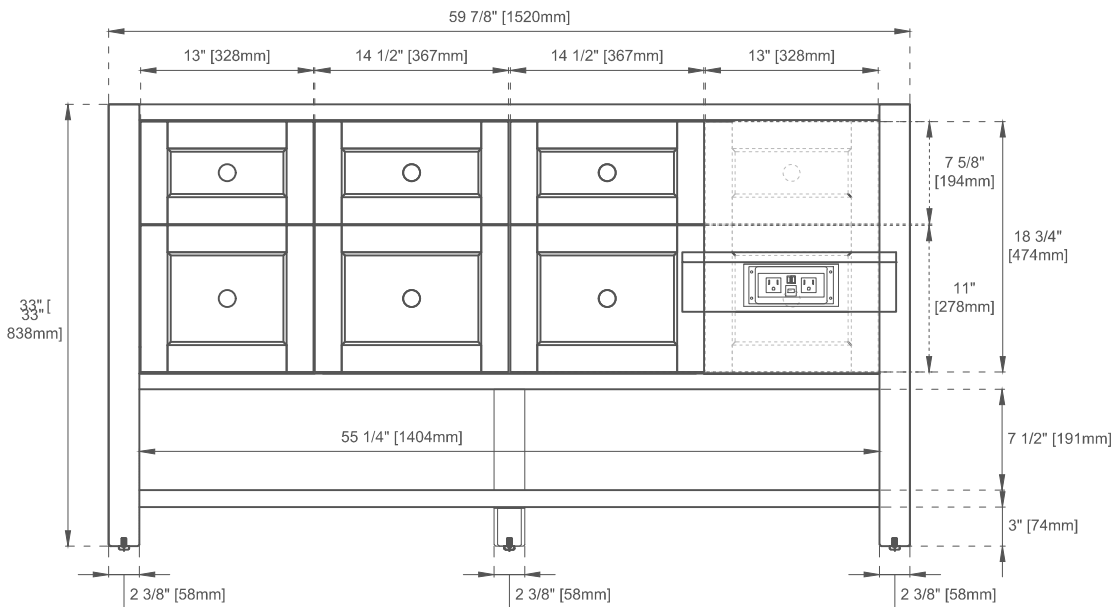

Fits Drain Hole Size: 1 3/4"

Full Extension, Soft Close Glides

European Soft Close Hinges

Aluminum Laminate Drawer Liners

Adjustable Levels

Dimension

Width: 59-7/8"

Depth: 23-1/2"

Height: 33"

Rough-In Height: 21-1/2"

60"D BRECKENRIDGE VANITY

330-V60D-M-BW
 330-V60D-M-SRB
 330-V60D-M-SC

330-V60D-M-LNO
 330-V60D-M-WWO

JAMES MARTIN VANITIES

Knob

Bamboo Drawer Organizer

Top View

Front View

All dimensions are nominal
 Diagrams are of cabinet only—James Martin Optional Countertops and sinks are not shown

Visit website for warranty and installation information
www.jamesmartinvanities.com

60"D BRECKENRIDGE VANITY

330-V60D-M-BW 330-V60D-M-LNO
 330-V60D-M-SRB 330-V60D-M-WWO
 330-V60D-M-SC

JAMES MARTIN

VANITIES

Side View

Back View

All dimensions are nominal
 Diagrams are of cabinet only—James Martin Optional Countertops and sinks are not shown