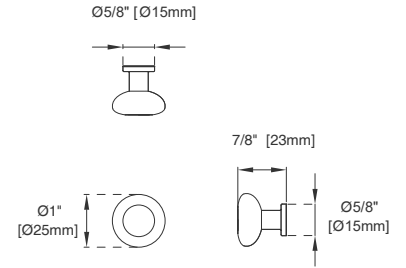

Fits Drain Hole Size: 1 3/4"

Full Extension, Soft Close Glides

European Soft Close Hinges

Aluminum Laminate Drawer Liners

Adjustable Levels

Dimension

Width: 59-7/8"

Depth: 23-1/2"

Height: 33"

Rough-In Height: 21-1/2"

60"D BRECKENRIDGE VANITY

330-V60D-M-BW
 330-V60D-M-SRB
 330-V60D-M-SC

330-V60D-M-LNO
 330-V60D-M-WWO

JAMES MARTIN VANITIES

Knob

Bamboo Drawer Organizer

Top View

Front View

All dimensions are nominal
 Diagrams are of cabinet only—James Martin Optional Countertops and sinks are not shown

Visit website for warranty and installation information
www.jamesmartinvanities.com

60"D BRECKENRIDGE VANITY

330-V60D-M-BW 330-V60D-M-LNO
 330-V60D-M-SRB 330-V60D-M-WWO
 330-V60D-M-SC

JAMES MARTIN

VANITIES

Side View

Back View

All dimensions are nominal
 Diagrams are of cabinet only—James Martin Optional Countertops and sinks are not shown