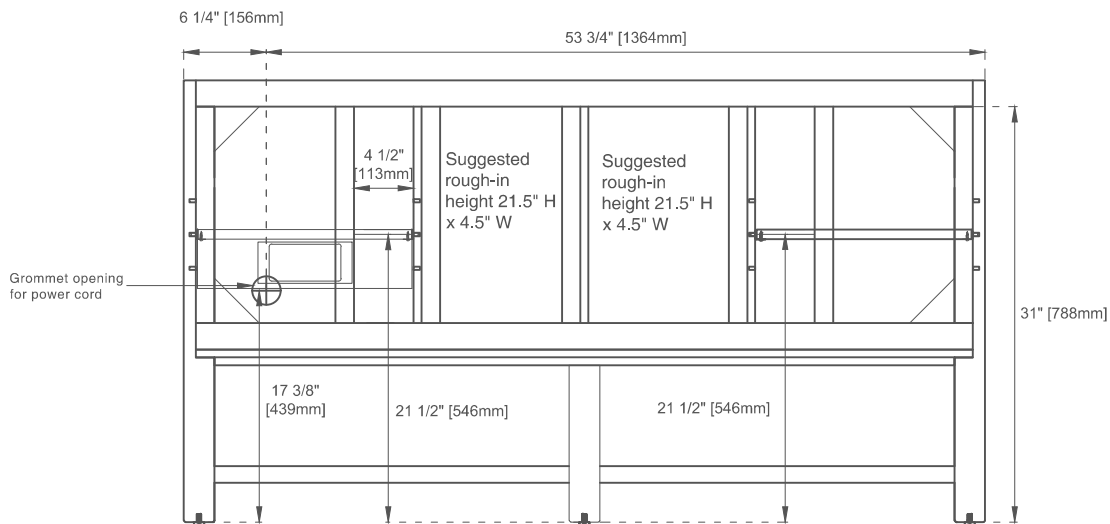

Fits Drain Hole Size: 1 3/4"

Full Extension, Soft Close Glides

European Soft Close Hinges

Aluminum Laminate Drawer Liners

Adjustable Levels

Dimension

Width: 59-7/8"

Depth: 23-1/2"

Height: 33"

Rough-In Height: 21-1/2"

60"D BRECKENRIDGE VANITY

330-V60D-M-BW
 330-V60D-M-SRB
 330-V60D-M-SC

330-V60D-M-LNO
 330-V60D-M-WWO

JAMES MARTIN VANITIES

Knob

Bamboo Drawer Organizer

Top View

Front View

All dimensions are nominal
 Diagrams are of cabinet only—James Martin Optional Countertops and sinks are not shown

Visit website for warranty and installation information
www.jamesmartinvanities.com

60"D BRECKENRIDGE VANITY

330-V60D-M-BW 330-V60D-M-LNO
 330-V60D-M-SRB 330-V60D-M-WWO
 330-V60D-M-SC

JAMES MARTIN

VANITIES

Side View

Back View

All dimensions are nominal
 Diagrams are of cabinet only—James Martin Optional Countertops and sinks are not shown