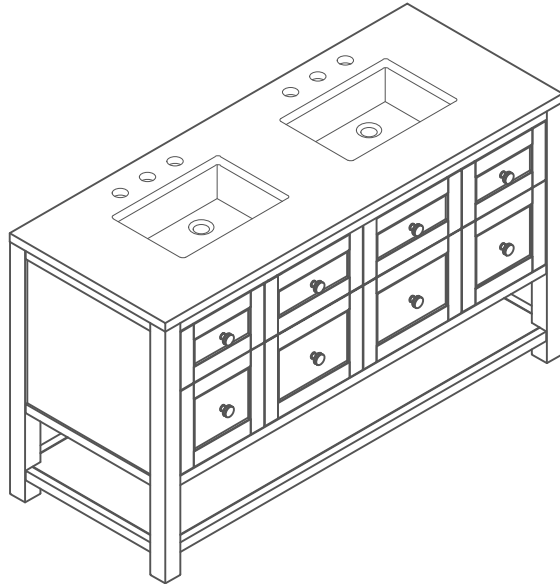

60"D BRECKENRIDGE VANITY

330-V60D-M-BW 330-V60D-M-LNO
330-V60D-M-SRB 330-V60D-M-WWO
330-V60D-M-SC

JAMES MARTIN
VANITIES

FREEPOWER COMPATIBLE

Features and Materials

Solids: GW/SC/SRB- Yellow Poplar; LNO/WWO- Ash and Yellow Poplar

Veneers: LNO/WWO-Flat Cut Ash

Panels: Plywood

Installation Type: Floor Standing

Number of Basins: One, with Optional 3cm Top

Vanity Top Included: NO, Optional 3cm Tops Available with Sinks

Basins Included: NO

Overflow: Yes, Front Facing

Number of Doors: Two

Number of Drawers: Two

Number of Tip Outs: Two

USB/Power Component: YES (ETL5011080)

Cord Length: 6'6"

Assembly Type: Yes, Installation of Optional 3cm Top

Bamboo Storage Tray: One

Fits Drain Hole Size: 1 3/4"

Full Extension, Soft Close Glides

European Soft Close Hinges

Aluminum Laminate Drawer Liners

Adjustable Levels

Dimension

Width: 59-7/8"

Depth: 23-1/2"