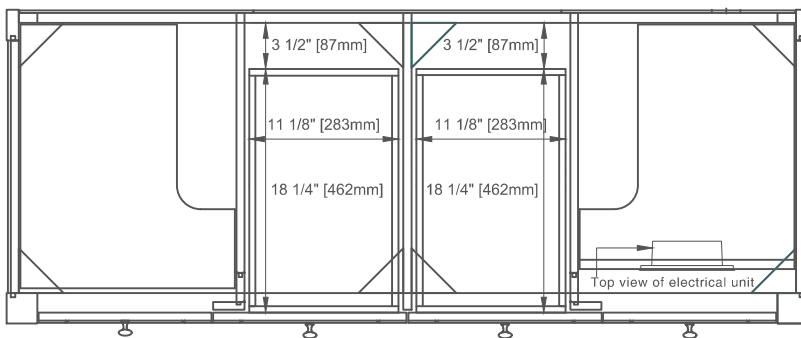

Fits Drain Hole Size: 1 3/4"

Full Extension, Soft Close Glides

European Soft Close Hinges

Aluminum Laminate Drawer Liners

Adjustable Levels

Dimension

Width: 59-7/8"

Depth: 23-1/2"

Height: 33"

Rough-In Height: 21-1/2"

60"D BRECKENRIDGE VANITY

330-V60D-M-BW
 330-V60D-M-SRB
 330-V60D-M-SC

330-V60D-M-LNO
 330-V60D-M-WWO

JAMES MARTIN VANITIES

Knob

Bamboo Drawer Organizer

Top View

Front View

All dimensions are nominal
 Diagrams are of cabinet only—James Martin Optional Countertops and sinks are not shown

Visit website for warranty and installation information
www.jamesmartinvanities.com

60"D BRECKENRIDGE VANITY

330-V60D-M-BW 330-V60D-M-LNO
 330-V60D-M-SRB 330-V60D-M-WWO
 330-V60D-M-SC

JAMES MARTIN

VANITIES

Side View

Back View

All dimensions are nominal
 Diagrams are of cabinet only—James Martin Optional Countertops and sinks are not shown