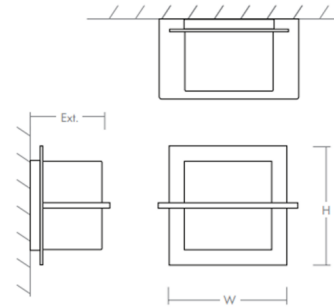

Description

The Metrix Wall Light features plated steel construction with a 1/8 inch thick acrylic diffuser. Dimmable with a low voltage electronic or 0-10V dimmer, sold separately.

Specifications

| | |
|-----------------------|---------------------------|
| COLOR | Matte White Acrylic |
| BODY FINISH | Satin Nickel |
| WATTAGE | 8.2W |
| DIMMER | Low Voltage Electronic |
| DIMENSIONS | 6.75"W x 5.75"H x 3.9"D |
| INTEGRATED LED MODULE | 1 x LED/8.2W/120-277V LED |
| COUNTRY OF ORIGIN | China |

DIMENSIONS

| | |
|------|---------------------------|
| W: | 6.75" |
| H: | 5.75" |
| Ext: | 3.90" |
| M.C: | 2.90" From top of fixture |

CLICK TO VIEW PRODUCT

Notes: