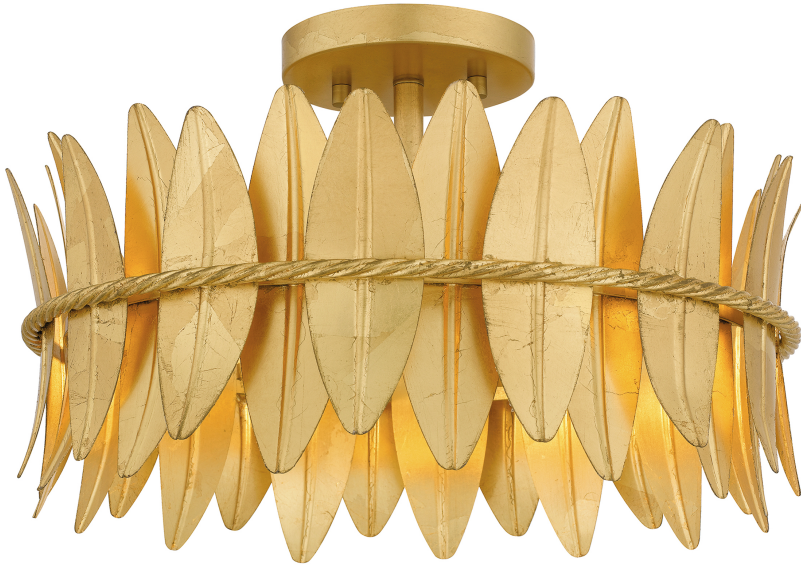

LIZ1716GFL

Liza Semi-Flush Mount
Gold Leaf

QUOIZEL
LIGHTING

DIMENSIONS

Dimensions: 16.00" W x 9.50" H x 16.00" D

Canopy Dimensions: 5.00"W x 5.00"D

Weight: 1.80 lbs

DETAILS

Material: STEEL

Glass/Shade Description: Metal

LAMPING

Light Source: Both

Bulb Included: No

Bulb Type: Candelabra Base

Bulb Quantity: 3

Watts per Bulb: 60