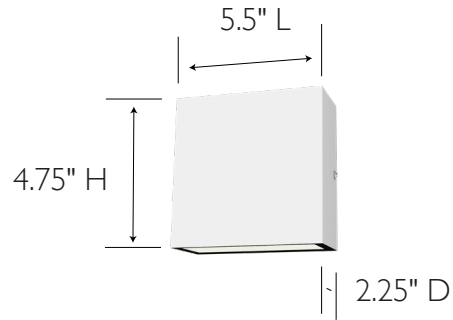

Konner LED Wall Sconce  
White

**SPECIFICATIONS**

<b>MOUNTING:</b>	Wall Mount	<b>LED BRIGHTNESS (LUMENS):</b>	90
<b>SLOPED CEILING ADAPTABLE:</b>	N/A	<b>LED COLOR CORRELATED TEMPERATURE (CCT):</b>	3000K
<b>LAMP TYPE 1:</b>	Integrated 12W LED	<b>LED COLOR RENDERING INDEX (CRI):</b>	75
<b>BULB INCLUDED:</b>	N/A	<b>LED EFFICACY:</b>	30.33
<b>WATTS PER BULB:</b>	12W	<b>LED AVERAGE RATED LIFE:</b>	30000h
<b>TOTAL WATTAGE:</b>	12W	<b>ENERGY EFFICIENT:</b>	Yes
<b>DIMMABLE:</b>	Yes	<b>LIGHTING AMPS:</b>	.13
<b>MATERIAL CONSTRUCTION:</b>	Aluminum & Glass	<b>VOLTAGE:</b>	120-277 V
<b>ASSEMBLED DIMENSIONS:</b>	4.75" H x 5.5" L x 2.25" D		
<b>WEIGHT:</b>	1.21 lbs.		
<b>BACKPLATE DIMENSIONS:</b>	5" H x 5.25" L x .63" D		
<b>CANOPY/PLATE DIMENSIONS:</b>	N/A		
<b>GLASS/SHADE DIMENSIONS:</b>	N/A		
<b>GLASS/SHADE MATERIAL:</b>	Glass		
<b>GLASS/SHADE TYPE:</b>	Frosted		
<b>GLASS/SHADE COLOR:</b>	White		