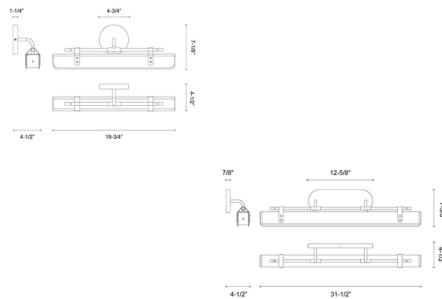

### Specifications

COLOR	N/A
BODY FINISH	Vintage Brass / Cognac Leather
WATTAGE	16W
DIMMER	Low Voltage Electronic
DIMENSIONS	19.6"W x 7.1"H x 4"D
INTEGRATED LED MODULE	1 x LED/16W/120V LED
COUNTRY OF ORIGIN	China

### Technical Information

PRODUCT DIMENSIONS	Backplate: 4.8" Dia.
LAMP LIFE	50000 hours
COLOR RENDERING	.90 CRI
LAMP COLOR	2700K
LUMENS/WATT	23.75
LUMINOUS FLUX	380 lumens

CLICK TO VIEW PRODUCT

Notes: