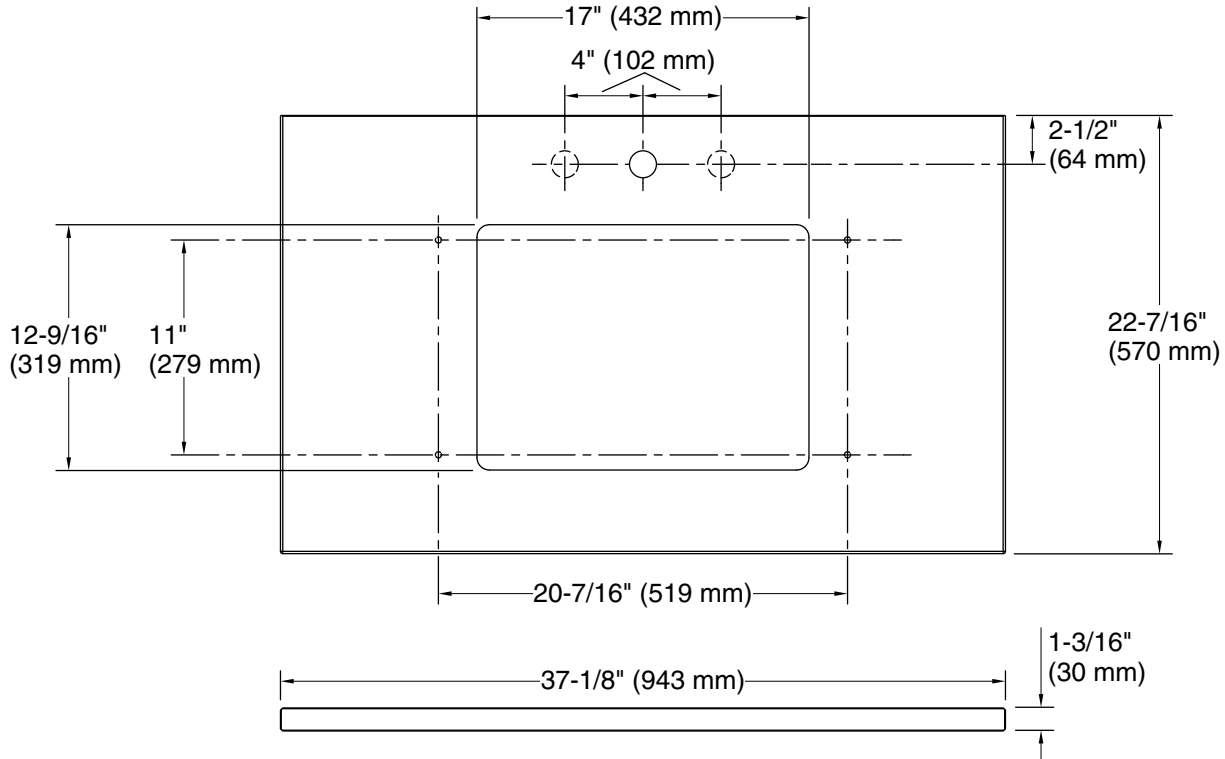

## Installation

- Vanity top
- Single faucet hole with pilot holes for optional 8" (203 mm) widespread faucet configuration

## Technical Information

All product dimensions are nominal.

Center(s): 8" (203 mm)

With overflow: No

Number of deck  
holes: 3