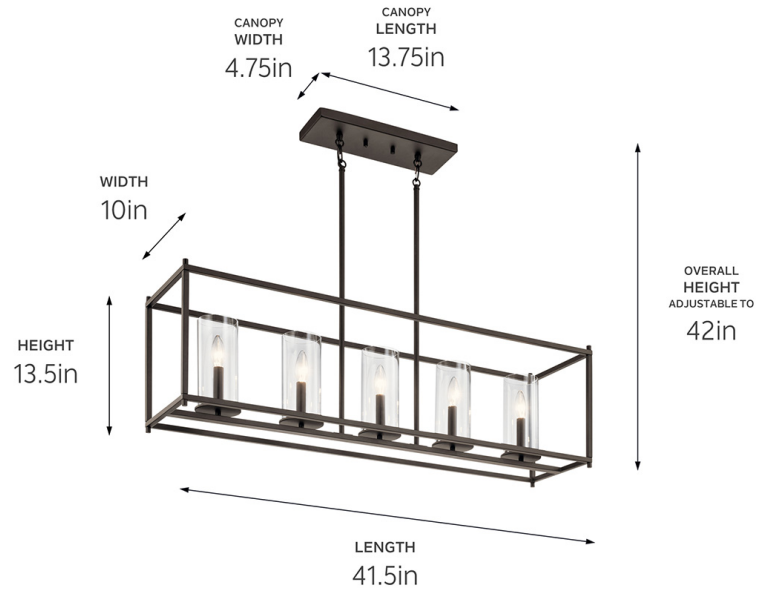

SPECIFICATIONS

Certifications/Qualifications

Prop65	No
Location Rating	Dry kichler.com/warranty

Dimensions

Height	14"
Overall Height	53"
Length	41.25"
Width	10"
Weight	16.24 LBS
Canopy Height	4.75"
Canopy Width	13.75"
Canopy Depth	1"

Electrical

Input Voltage	120 V

Light Source

Light Source	Bulb
Lamp Included	Not Included
# Of Bulbs/LED Modules	5
Max Or Nominal Watt	60 W
Lamp Type	B
Socket Type	E12 (Candelabra)
Dimmable	Yes
Dimmable Notes	Dimmable when used with dimmer switch (sold separately); when using LED bulbs, see bulb manufacturer dimming specifications.

Mounting/Installation

Interior/Exterior	Interior Product
Mounting Weight	14.14 LBS
Modular	No
Lead Wire Length	156

FIXTURE ATTRIBUTES

Housing/Glass

Primary Material	Steel
Shade Included	No

Product/Ordering Information

SKU	43995OZ
Finish	Olde Bronze
UPC	783927540247

Finishes

- Black
- Brushed Nickel
- Chrome
- Natural Brass
- Olde Bronze

ALSO IN THIS FAMILY