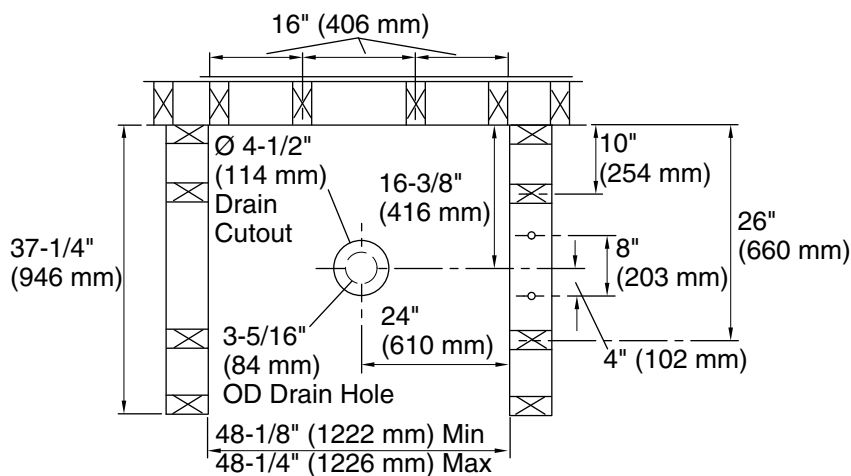

Included Components

72281100 48" x 36" Vikrell® seated shower base, center drain

72284100 48" x 36" Vikrell® seated shower wall set

Codes/Standards

HUD, UM Bulletin 73

STERLING® Vikrell® or Acrylic Baths and Shower Bases Ten-Year Limited Warranty

For the most current Specification Sheet, go to www.sterlingplumbing.com.

3-21-2026 20:07 - US/CA

Technical Information

All product dimensions are nominal.

Drain location:	Center
Weight:	123 lbs (55.8 kg)
Minimum flat for door:	3-1/4" (83 mm)
Maximum door height:	70-5/8" (1794 mm)
Maximum door width:	44-5/8" (1133 mm)