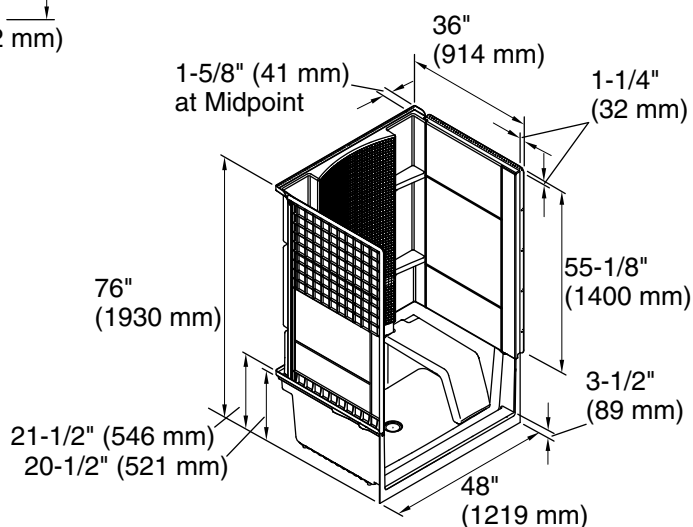

Included Components

72281100 48" x 36" Vikrell® seated shower base, center drain

72284100 48" x 36" Vikrell® seated shower wall set

Codes/Standards

HUD, UM Bulletin 73

STERLING® Vikrell® or Acrylic Baths and Shower Bases Ten-Year Limited Warranty

For the most current Specification Sheet, go to www.sterlingplumbing.com.

3-21-2026 20:07 - US/CA

Technical Information

All product dimensions are nominal.

Drain location:	Center
Weight:	123 lbs (55.8 kg)
Minimum flat for door:	3-1/4" (83 mm)
Maximum door height:	70-5/8" (1794 mm)
Maximum door width:	44-5/8" (1133 mm)