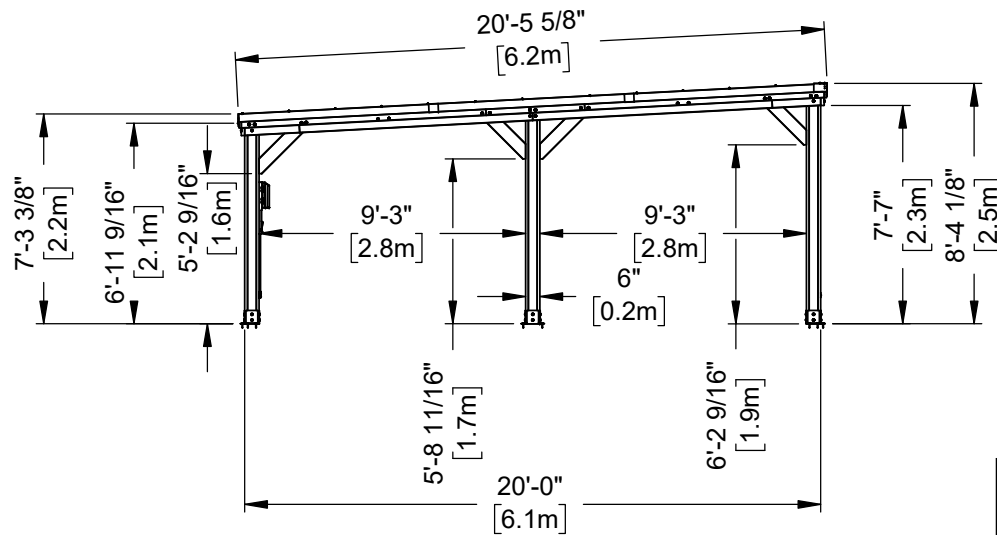

Part Number 2306189 20x12 ARCADIA CARPORT
 SHEET 1 OF 1
 SIZE (20x12)

Backyard Discovery
 3305 Airport Drive Pittsburg, KS. 66762
 www.backyarddiscovery.com

This drawing and its contents are the property of Backyard Discovery issued in strict confidence and shall not without the prior written permission of the above stated company, be reproduced, copied, or used for any purpose whatsoever except the manufacture of articles for Backyard Discovery. This drawing is loaned and subject to return upon demand.

TOLERANCES UNLESS OTHERWISE SPECIFIED (UNITS: mm) GENERAL = +1 -0 X.X = ±0.5mm ANGULAR = ±0.5°	FINISH	DESCRIPTION	
	SCALE	20x12 ARCADIA CARPORT FOOTPRINT	
	DATE	PART NUMBER	LABEL
	DRAWN BY	2306189 20x12 ARCADIA CARPORT FOOTPRINT	REV