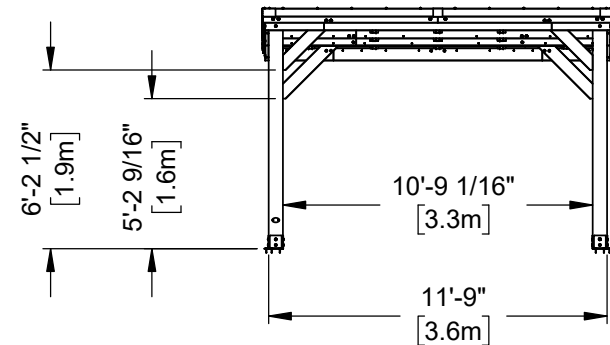

Part Number 2306189 20x12 ARCADIA CARPORT
 SHEET 1 OF 1
 SIZE (20x12)

Backyard Discovery
 3305 Airport Drive Pittsburg, KS. 66762
 www.backyarddiscovery.com

This drawing and its contents are the property of Backyard Discovery issued in strict confidence and shall not without the prior written permission of the above stated company, be reproduced, copied, or used for any purpose whatsoever except the manufacture of articles for Backyard Discovery. This drawing is loaned and subject to return upon demand.

TOLERANCES UNLESS OTHERWISE SPECIFIED (UNITS: mm) GENERAL = +1 -0 X.X = ±0.5mm ANGULAR = ±0.5°	FINISH	DESCRIPTION	
	SCALE	20x12 ARCADIA CARPORT FOOTPRINT	
	DATE	PART NUMBER	LABEL
	DRAWN BY	2306189 20x12 ARCADIA CARPORT FOOTPRINT	REV