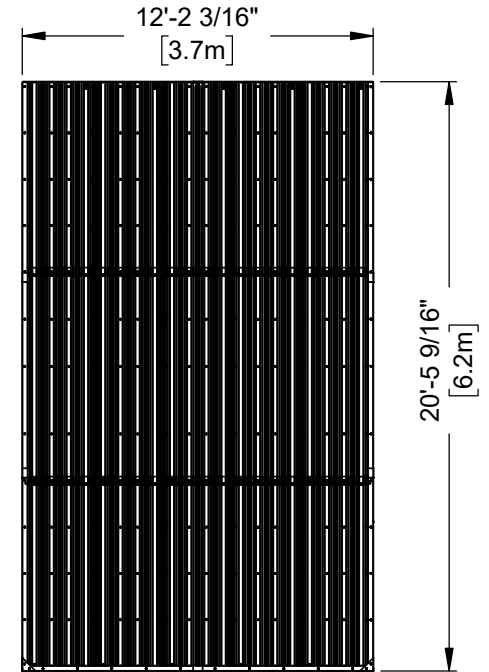

Part Number 2306189 20x12 ARCADIA CARPORT
 SHEET 1 OF 1
 SIZE (20x12)

Backyard Discovery
 3305 Airport Drive Pittsburg, KS. 66762
 www.backyarddiscovery.com

This drawing and its contents are the property of Backyard Discovery issued in strict confidence and shall not without the prior written permission of the above stated company, be reproduced, copied, or used for any purpose whatsoever except the manufacture of articles for Backyard Discovery. This drawing is loaned and subject to return upon demand.

TOLERANCES UNLESS OTHERWISE SPECIFIED (UNITS: mm) GENERAL = +1 -0 X.X = ±0.5mm ANGULAR = ±0.5°	FINISH	DESCRIPTION	
	SCALE	20x12 ARCADIA CARPORT FOOTPRINT	
	DATE	PART NUMBER	LABEL
	DRAWN BY	2306189 20x12 ARCADIA CARPORT FOOTPRINT	REV