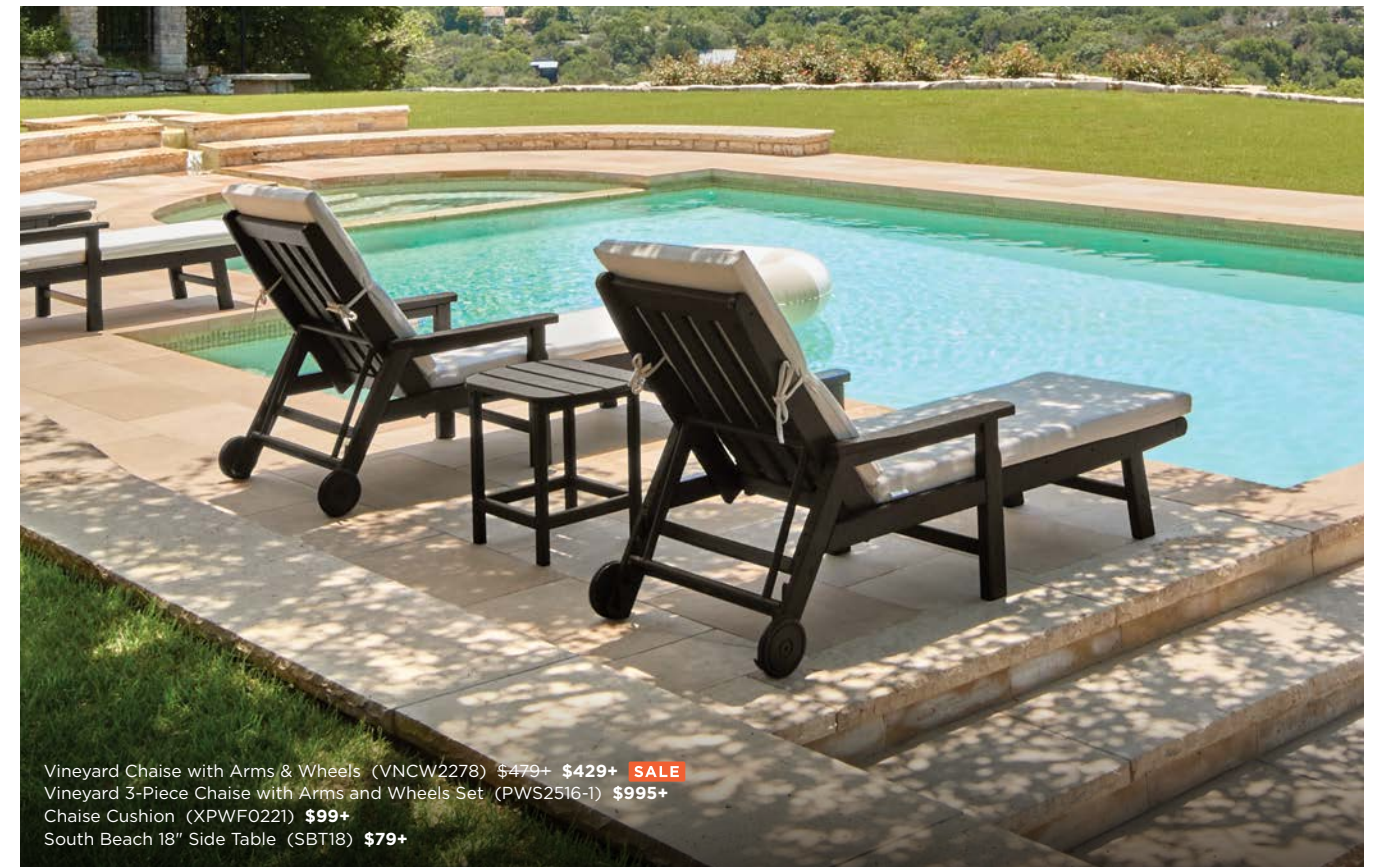

A Chaise for Every Space

Our chaises and lounge sets make it easy to take it easy, with five adjustable positions to sit upright, read reclined, or nap flat.