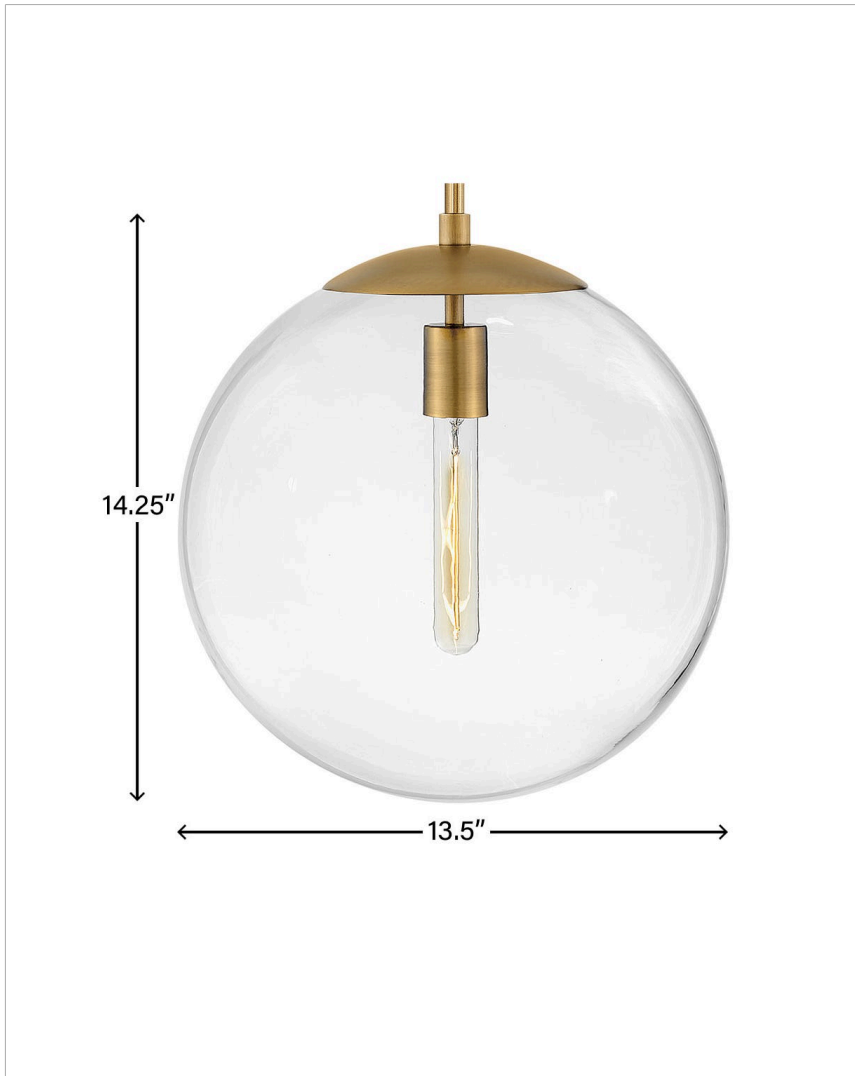

## 3744HB

### MEDIUM ORB PENDANT

Add a midcentury modern design pop to a multitude of spaces with Warby. Tailor Warby to your personal style by modifying the length of the stems or choose to install sconces with the globe either up or down. Vintage style bulbs are recommended.

DETAILS	
FINISH:	Heritage Brass
MATERIAL:	Steel
GLASS:	Clear
SLOPE DEGREE:	90
DIMMABLE:	YES - WITH DIMMABLE LAMP (NOT INCLUDED)

DIMENSIONS	
WIDTH:	13.5"
HEIGHT:	14.3"
WEIGHT:	5.3lb

LIGHT SOURCE	
LIGHT SOURCE:	Socketed
WATTAGE:	1-12w Med. LED, 100w Equiv.
VOLTAGE:	120v

MOUNTING	
CANOPY:	5" Dia.
LEAD WIRE:	1 X 120"
MAX HEIGHT:	47

SHIPPING	
CARTON LENGTH:	25.8
CARTON WIDTH:	17.3
CARTON HEIGHT:	17.3
CARTON WEIGHT:	9.6