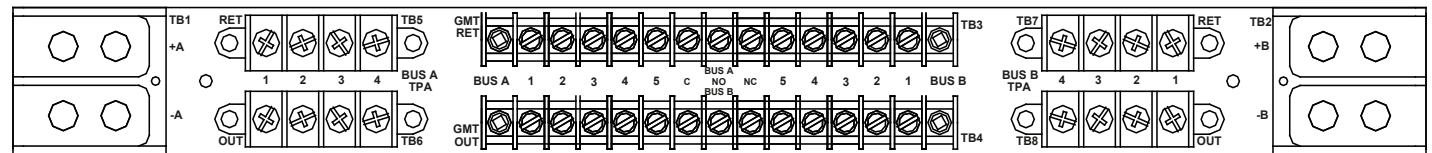

Mechanical Drawings

N215118-N-L11 - Rear View