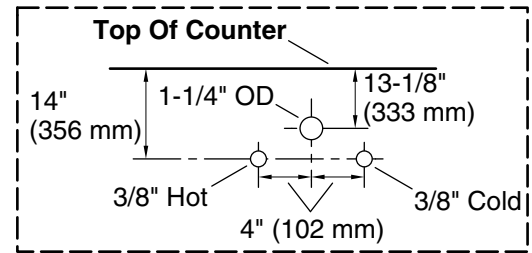

Features

- One full-extension 12-3/4" (325 mm) drawer with soft-close side-mount slides
- Three-way adjustable slow-close door hinges for easy cabinet access
- 18" (457 mm) cabinet interior provides ample storage space
- Finish-matched cabinet interior offers generous clearance for plumbing
- Customize your storage with optional accessories such as floor liners, drawer organizers, and perfectly sized containers (sold separately)
- Brushed Nickel hardware included on the White and Atmos Grey vanities
- Coordinates with Pure White (PWH) quartz side splash (sold separately)
- Pure White (PWH) quartz vanity top adds beauty and long-lasting durability

Waste Pipe Location Information

Technical Information

All product dimensions are nominal.

Lighting included: No

Notes

Install this product according to the installation instructions.