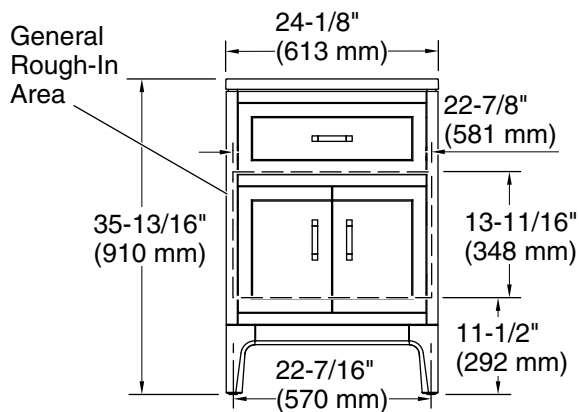

Features

- One full-extension 12-3/4" (325 mm) drawer with soft-close side-mount slides
- Three-way adjustable slow-close door hinges for easy cabinet access
- 18" (457 mm) cabinet interior provides ample storage space
- Finish-matched cabinet interior offers generous clearance for plumbing
- Customize your storage with optional accessories such as floor liners, drawer organizers, and perfectly sized containers (sold separately)
- Brushed Nickel hardware included on the White and Atmos Grey vanities
- Coordinates with Pure White (PWH) quartz side splash (sold separately)
- Pure White (PWH) quartz vanity top adds beauty and long-lasting durability

Waste Pipe Location Information

Technical Information

All product dimensions are nominal.

Lighting included: No

Notes

Install this product according to the installation instructions.