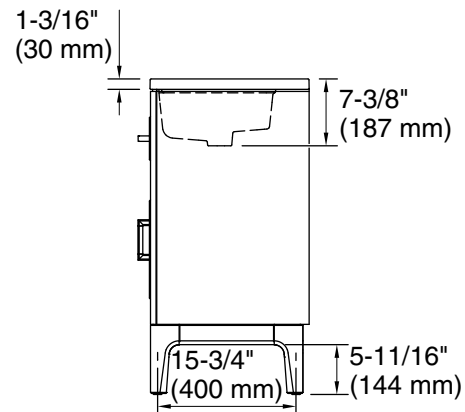

Features

- One full-extension 12-3/4" (325 mm) drawer with soft-close side-mount slides
- Three-way adjustable slow-close door hinges for easy cabinet access
- 18" (457 mm) cabinet interior provides ample storage space
- Finish-matched cabinet interior offers generous clearance for plumbing
- Customize your storage with optional accessories such as floor liners, drawer organizers, and perfectly sized containers (sold separately)
- Brushed Nickel hardware included on the White and Atmos Grey vanities
- Coordinates with Pure White (PWH) quartz side splash (sold separately)
- Pure White (PWH) quartz vanity top adds beauty and long-lasting durability

Waste Pipe Location Information

Technical Information

All product dimensions are nominal.

Lighting included: No

Notes

Install this product according to the installation instructions.