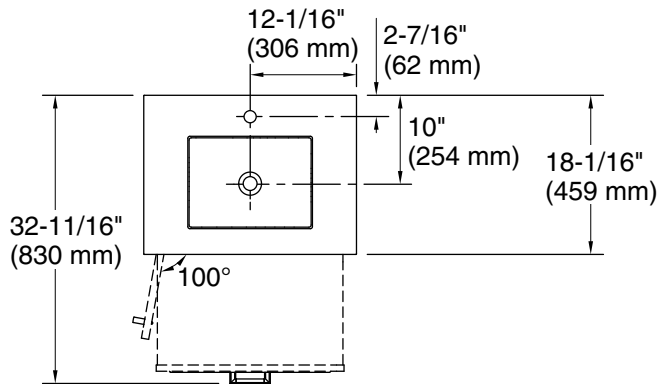

Features

- One full-extension 12-3/4" (325 mm) drawer with soft-close side-mount slides
- Three-way adjustable slow-close door hinges for easy cabinet access
- 18" (457 mm) cabinet interior provides ample storage space
- Finish-matched cabinet interior offers generous clearance for plumbing
- Customize your storage with optional accessories such as floor liners, drawer organizers, and perfectly sized containers (sold separately)
- Brushed Nickel hardware included on the White and Atmos Grey vanities
- Coordinates with Pure White (PWH) quartz side splash (sold separately)
- Pure White (PWH) quartz vanity top adds beauty and long-lasting durability

Waste Pipe Location Information

Technical Information

All product dimensions are nominal.

Lighting included: No

Notes

Install this product according to the installation instructions.