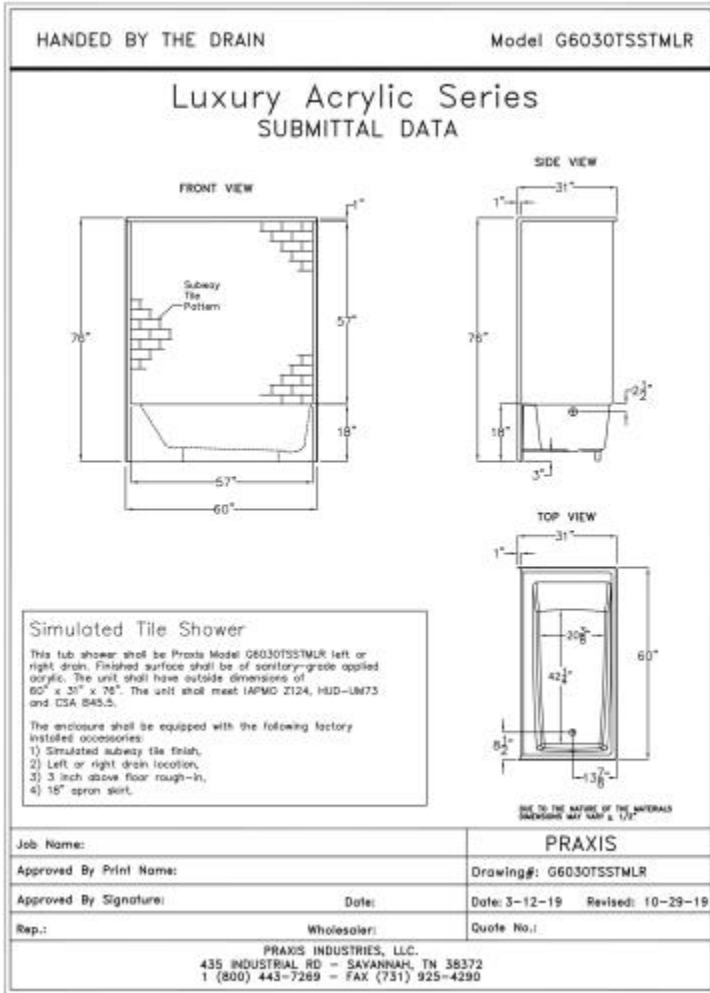

# G 6030 TS ST AcrylX Alcove One-Piece Tub Shower

**Model number:**

G6030TSSTL-WHT

**Dimensions:** 31" x 60" x 76"

**Installation:** Alcove

**Material:** AcrylX™

## Dimensions

31 x 60 x 76 In.  
(787 x 1524 x 1930 mm)

## Drain location:

Center

Project:

Contractor:

Representative:

Date:

Tel:

Notes: