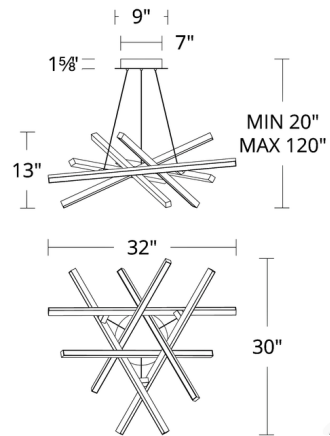

Shown in black