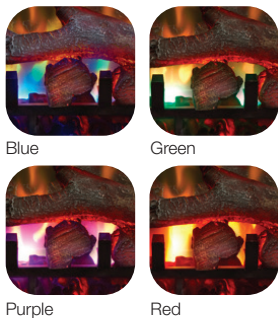

### Features

-  **Multi-Fire XD® Flame Effect**  
Vivid flames that are brighter and more lifelike day or night.
-  **Realogs®**  
Molded from meticulously selected and charred hardwood and positioned to maximize the illusion of depth and the appearance of burning firewood.
-  **Comfort\$aver™ Heating System**  
The patented Comfort\$aver™ ceramic heating system uses 11% less energy than the leading quartz infrared heater by automatically adjusting fan speed and heater wattage to safely and precisely match the requirements of the room.
-  **Media Accent Colors**  
Choose from a variety of brilliant color themes or cycle through a range of colors using the custom mode, freezing on the hue of your choice.
-  **Flame Accent Colors**  
Accent the flames with custom base colors from warm red to gas blue.
-  **Precision Thermostat**  
Electronic thermostat maintains room temperature within 1/2°C (1°F) for perfect comfort and increased energy efficiency.
-  **Economical**  
Economical to operate costing only pennies per hour.\*
-  **Low Carbon Footprint**  
The most sustainable fireplace option; no emissions and 100% efficient.
-  **Mood-maker Remote**  
Customize the light color and intensity for a fireplace that reflects your personality.
-  **All-season Flames**  
Enjoy the unique charm of a fireplace 365 days a year using the flames without the heat.

### Color Themes

Blue

Green

Purple

Red