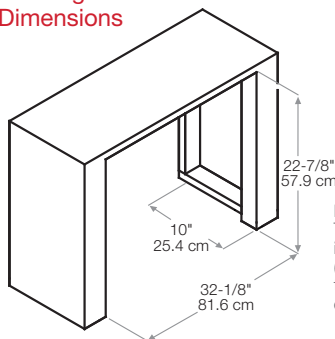

### Framing Dimensions

**Note:**  
The fireplace needs to be installed to ensure 35 in<sup>2</sup> (226 cm<sup>2</sup>) of intake air, into the back of the unit, on a continuous basis.

Mood-maker Remote