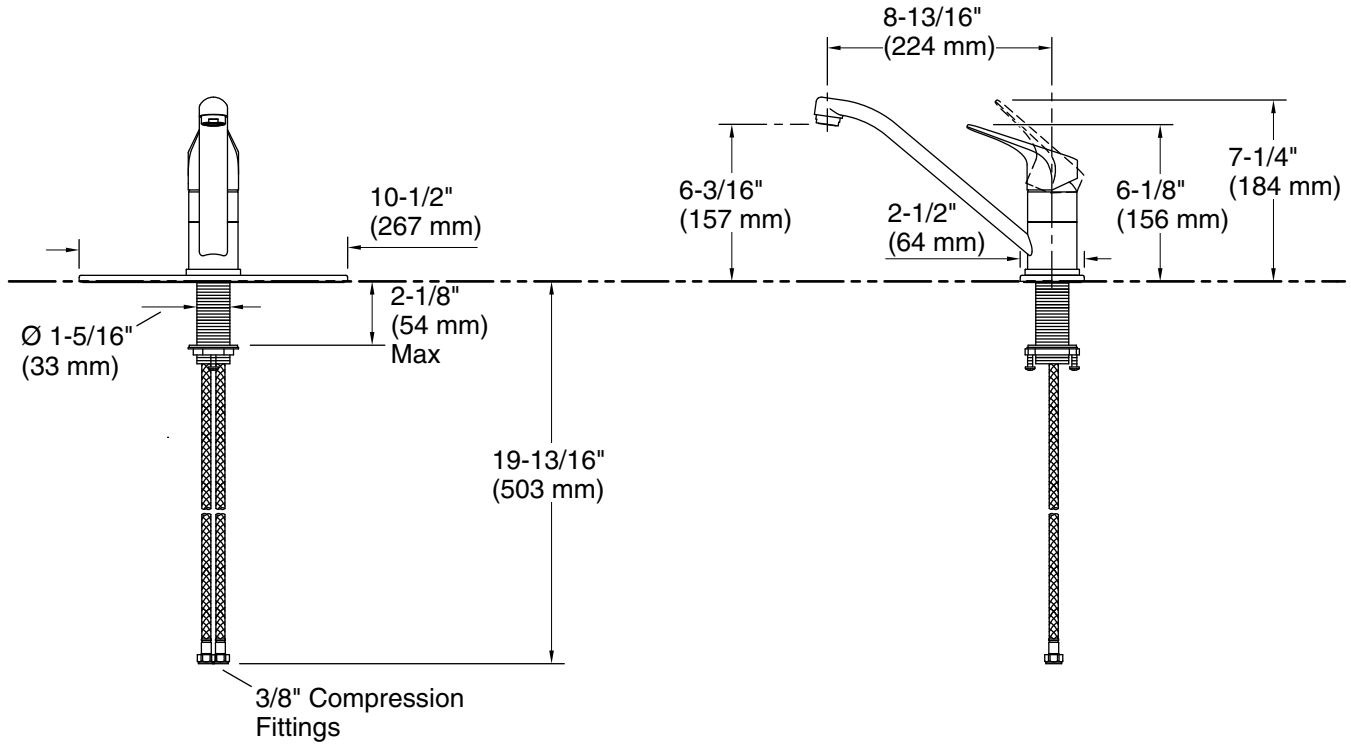

9-25-2025 20:10 - US/CA

**Technical Information**

All product dimensions are nominal.

Faucet flow rate: 1.5 gal/min (5.7 l/min)

**Spout:**

Spout reach: 8-13/16" (224 mm)

**Notes**

Install this product according to the installation instructions.