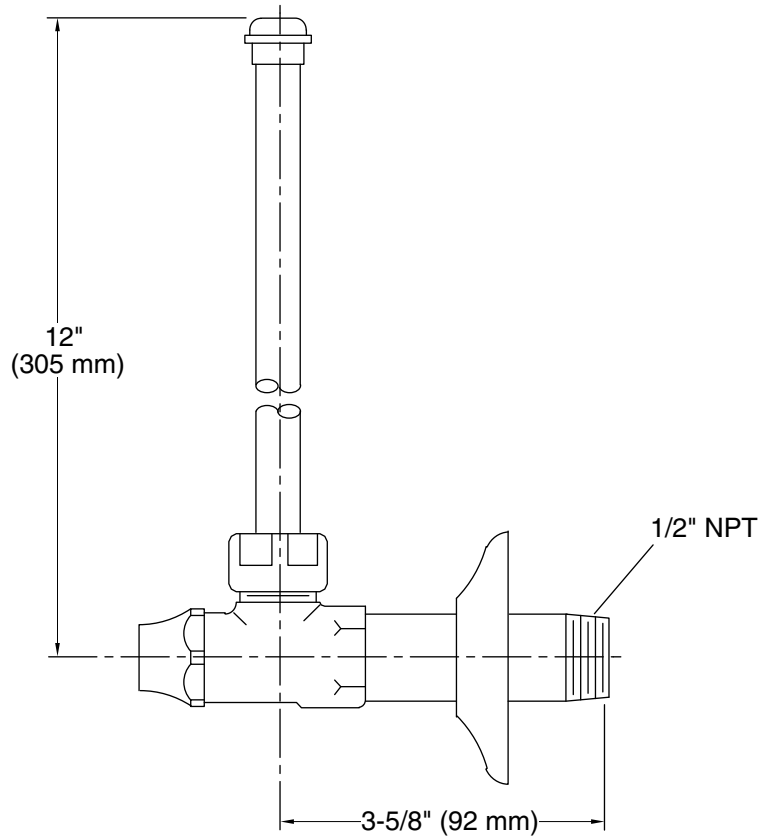

KOHLER® Faucets

Angle Supply with Stop (pair) K-7608

Features

- Compression valve.
- Pair of angle supplies with stop.
- Annealed vertical tube with union connection.
- 1/2" NPT connection with flange.
- Loose key stop.

Material

- Brass construction.

Recommended Products/Accessories

K-23723 Faucet cleaner

Codes/Standards

ASME A112.18.1/CSA B125.1

NSF/ANSI 61

NSF/ANSI 372

Color	Code	Description
-------	------	-------------

	CP	Polished Chrome
--	----	-----------------

Technical Information

All product dimensions are nominal.

Notes

Install this product according to the installation guide.