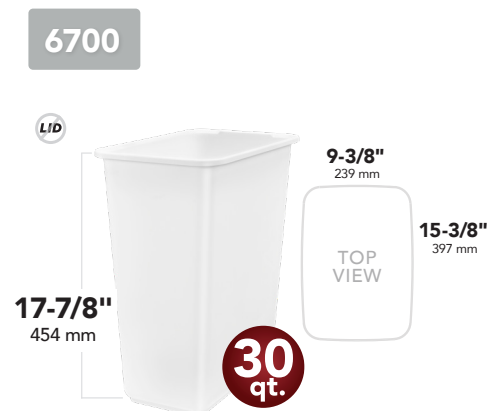

## Problem with fit?

Check your container series.

Rev-A-Shelf® series numbers are located on the bottom of all waste containers.

12400 Earl Jones Way  
Louisville, KY 40299  
rev-a-shelf.com

Customer Service: 800-626-1126