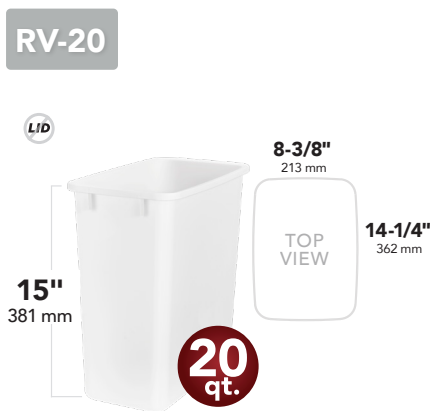

## Problem with fit?

Check your container series.

Rev-A-Shelf® series numbers are located on the bottom of all waste containers.

12400 Earl Jones Way  
Louisville, KY 40299  
rev-a-shelf.com

Customer Service: 800-626-1126