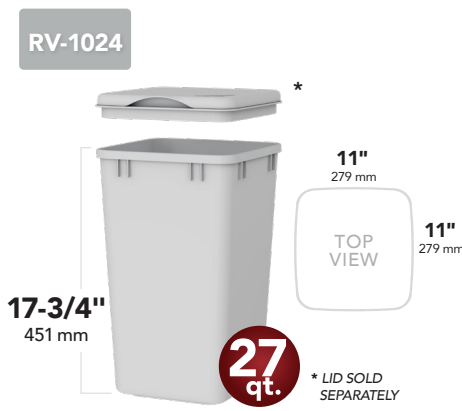

## Problem with fit?

Check your container series.

Rev-A-Shelf® series numbers are located on the bottom of all waste containers.

12400 Earl Jones Way  
Louisville, KY 40299  
rev-a-shelf.com

Customer Service: 800-626-1126