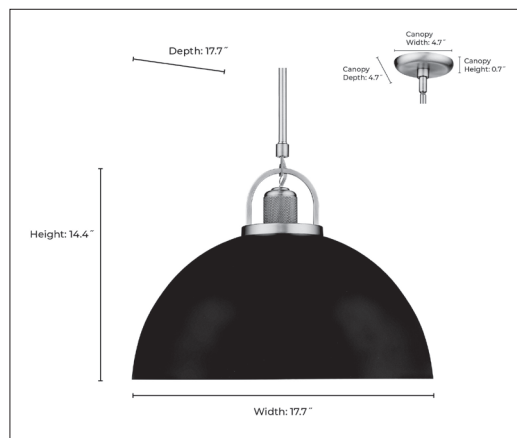

Millennium Lighting
105 Declaration Drive
McDonough, GA 30253
www.millenniumlighting.com