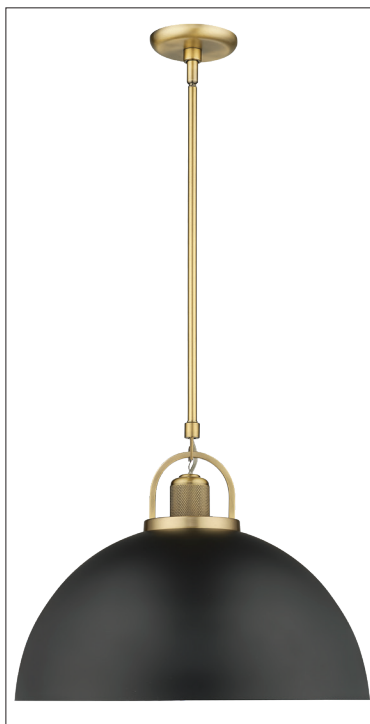

20991

ARTISTAN ONE LIGHT PENDANT

FINISH

VB/MB - Vintage Brass/Matte Black
VB/MW - Vintage Brass/Matte White

DIMENSIONS

Width 17.7"
Height 14.4"
Depth 17.7"
Canopy Width 4.7"
Canopy Height 0.7"
Canopy Depth 4.7"
Stems Included (1 ea.) 6", 12" & 18"
Wire 144"
Weight 6.2 lbs

MATERIAL

Steel

SHADE

Matte Black Steel
Matte White Steel

LAMPING

Bulbs 1-Medium
Bulb Base Medium (E26)
Watts per Bulb 60W
Voltage 120V
Total Wattage 60W
Bulbs Included No

CERTIFICATION

ETL Listed Dry Location

ITEM NUMBER

SKUs 20991 VB/MB
20991 VB/MW

20991 VB/MB