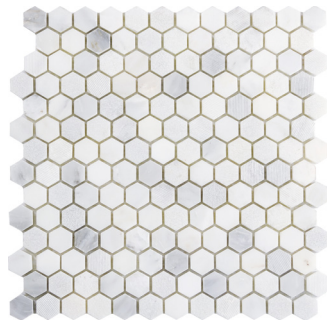

WINTER FROST

Polished & Honed

Hexagon Large on 12"x12"
Mesh | Polished

Hexagon Wide on 12"x12" Mesh
Polished

Lantern on 12"x12" Mesh
Polished

Leaf on 9"x10" Mesh
Polished

Linear on 12"x12" Mesh
Polished

Marquise on 12"x12" Mesh
Polished

2"x4" Bevel on 12"x12" Mesh
Polished

Chevron on 12"x12" Mesh
Polished

Convex on 12"x12" Mesh
Polished

Daisy on 12"x13" Mesh
Polished

Diamond on 10"x13" Mesh
Polished

Geometric on 12"x12" Mesh
Polished

Hex 1" Mix on 12"x12" Mesh
Mixed Finish

Hex 2" Mix on 12"x12" Mesh
Mixed Finish

Hexagon 2" Mix

Sizes

24"x24"

18"x18"

12"x24"

3"x6"

Trim