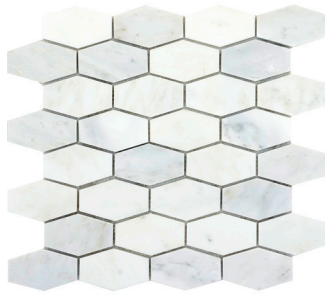

WINTER FROST

Polished & Honed

Hexagon Large on 12"x12"
Mesh | Polished

Hexagon Wide on 12"x12" Mesh
Polished

Lantern on 12"x12" Mesh
Polished

Leaf on 9"x10" Mesh
Polished

Linear on 12"x12" Mesh
Polished

Marquise on 12"x12" Mesh
Polished

Oval on 12"x12" Mesh
Polished

Penny on 12"x12" Mesh
Polished

24"x24", 18"x18", 12"x24" | Polished
12"x24", 3"x6" | Honed

FLOOR / WALL

RESIDENTIAL

COMMERCIAL

INDOOR

2"x2" on 12"x12" Mesh
Polished

2"x4" Bevel on 12"x12" Mesh
Polished

Chevron on 12"x12" Mesh
Polished

Convex on 12"x12" Mesh
Polished

Daisy on 12"x13" Mesh
Polished

Diamond on 10"x13" Mesh
Polished

Geometric on 12"x12" Mesh
Polished

Hex 1" Mix on 12"x12" Mesh
Mixed Finish

Hex 2" Mix on 12"x12" Mesh
Mixed Finish

Hexagon 2" Mix

Sizes

24"x24"

18"x18"

12"x24"

3"x6"

Trim