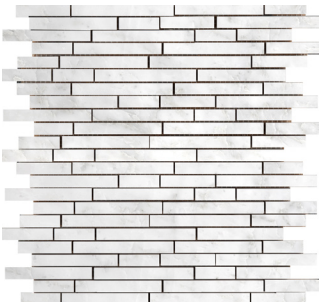

WINTER FROST

Polished & Honed

Hexagon Large on 12"x12"
Mesh | Polished

Hexagon Wide on 12"x12" Mesh
Polished

Lantern on 12"x12" Mesh
Polished

Leaf on 9"x10" Mesh
Polished

Linear on 12"x12" Mesh
Polished

Marquise on 12"x12" Mesh
Polished

Oval on 12"x12" Mesh
Polished

Penny on 12"x12" Mesh
Polished

24"x24", 18"x18", 12"x24" | Polished
12"x24", 3"x6" | Honed

FLOOR / WALL

RESIDENTIAL

COMMERCIAL

INDOOR

2"x2" on 12"x12" Mesh
Polished

2"x4" Bevel on 12"x12" Mesh
Polished

Chevron on 12"x12" Mesh
Polished

Convex on 12"x12" Mesh
Polished

Daisy on 12"x13" Mesh
Polished

Diamond on 10"x13" Mesh
Polished

Geometric on 12"x12" Mesh
Polished

Hex 1" Mix on 12"x12" Mesh
Mixed Finish