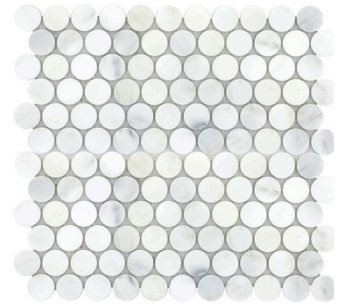

WINTER FROST

Polished & Honed

Hexagon Large on 12"x12"
Mesh | Polished

Hexagon Wide on 12"x12" Mesh
Polished

Lantern on 12"x12" Mesh
Polished

Leaf on 9"x10" Mesh
Polished

Linear on 12"x12" Mesh
Polished

Marquise on 12"x12" Mesh
Polished

Oval on 12"x12" Mesh
Polished

Penny on 12"x12" Mesh
Polished

24"x24", 18"x18", 12"x24" | Polished
12"x24", 3"x6" | Honed

FLOOR / WALL

RESIDENTIAL

COMMERCIAL

INDOOR

2"x2" on 12"x12" Mesh
Polished

2"x4" Bevel on 12"x12" Mesh
Polished

Chevron on 12"x12" Mesh
Polished

Convex on 12"x12" Mesh
Polished

Daisy on 12"x13" Mesh
Polished

Diamond on 10"x13" Mesh
Polished

Geometric on 12"x12" Mesh
Polished

Hex 1" Mix on 12"x12" Mesh
Mixed Finish

Hex 2" Mix on 12"x12" Mesh
Mixed Finish

Hexagon 2" Mix

Sizes

24"x24"

18"x18"

12"x24"

3"x6"

Trim