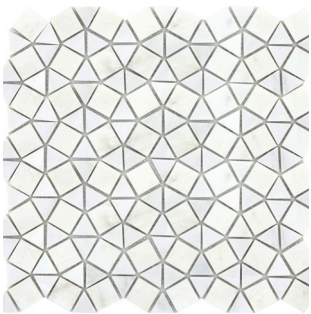

WINTER FROST

Polished & Honed

Hexagon Large on 12"x12"
Mesh | Polished

Hexagon Wide on 12"x12" Mesh
Polished

Lantern on 12"x12" Mesh
Polished

Leaf on 9"x10" Mesh
Polished

Linear on 12"x12" Mesh
Polished

Marquise on 12"x12" Mesh
Polished

2"x4" Bevel on 12"x12" Mesh
Polished

Chevron on 12"x12" Mesh
Polished

Convex on 12"x12" Mesh
Polished

Daisy on 12"x13" Mesh
Polished

Diamond on 10"x13" Mesh
Polished

Geometric on 12"x12" Mesh
Polished

Hex 1" Mix on 12"x12" Mesh
Mixed Finish

Hex 2" Mix on 12"x12" Mesh
Mixed Finish

Hexagon 2" Mix

Sizes

24"x24"

18"x18"

12"x24"

3"x6"

Trim

1"x12" Cigaro | Polished

1/2"x12" Mini Cigaro | Polished

2"x12" OG | Polished

Testing Shade Variation Rating

Results* V2 - V3

*For more information visit www.emser.com. Always consult a professional for proper usage and installation.