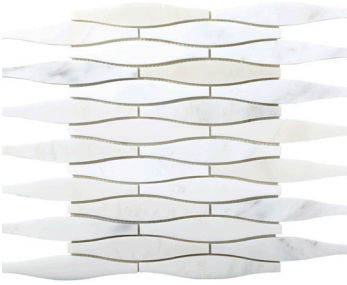

WINTER FROST

Polished & Honed

Hexagon Large on 12"x12"
Mesh | Polished

Hexagon Wide on 12"x12" Mesh
Polished

Lantern on 12"x12" Mesh
Polished

Leaf on 9"x10" Mesh
Polished

Linear on 12"x12" Mesh
Polished

Marquise on 12"x12" Mesh
Polished

Oval on 12"x12" Mesh
Polished

Penny on 12"x12" Mesh
Polished

24"x24", 18"x18", 12"x24" | Polished
12"x24", 3"x6" | Honed

FLOOR / WALL

RESIDENTIAL

COMMERCIAL

INDOOR

2"x2" on 12"x12" Mesh
Polished

2"x4" Bevel on 12"x12" Mesh
Polished

Chevron on 12"x12" Mesh
Polished

Convex on 12"x12" Mesh
Polished

Daisy on 12"x13" Mesh
Polished

Diamond on 10"x13" Mesh
Polished

Geometric on 12"x12" Mesh
Polished

Hex 1" Mix on 12"x12" Mesh
Mixed Finish

Hex 2" Mix on 12"x12" Mesh
Mixed Finish

Hexagon 2" Mix

Sizes

24"x24"

18"x18"

12"x24"

3"x6"

Trim