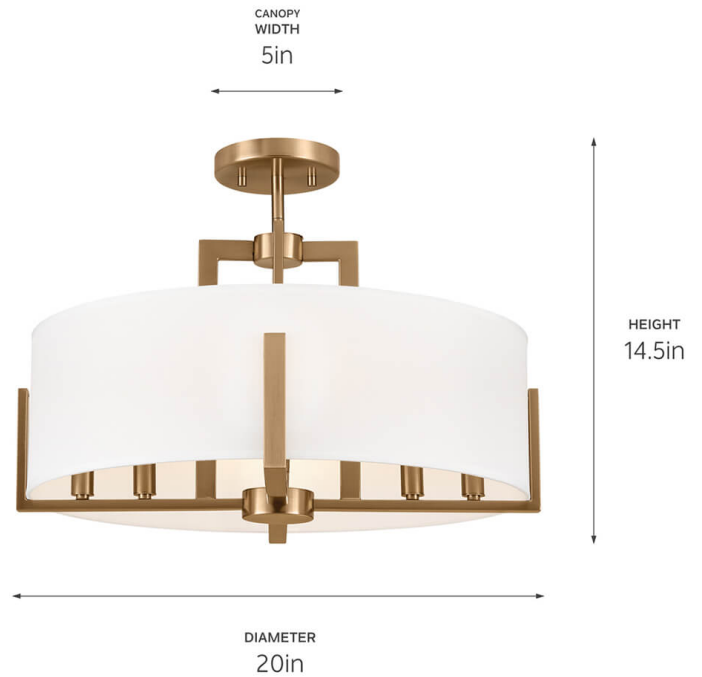

SPECIFICATIONS

Certifications/Qualifications

Prop65	Yes
Location Rating	Dry kichler.com/warranty

Dimensions

Height	14.5"
Weight	5.4 LBS
Canopy Width	5"
Canopy Depth	0.75"

Electrical

Input Voltage	120 V

Light Source

Light Source	Bulb
Lamp Included	Not Included
# Of Bulbs/LED Modules	8
Max Or Nominal Watt	25 W
Lamp Type	B10
Socket Type	E12 (Candelabra)
Dimmable	Yes
Dimmable Notes	Dimmable when used with dimmer switch (sold separately); when using LED bulbs, see bulb manufacturer dimming specifications.

Mounting/Installation

Interior/Exterior	Interior Product
Mounting Weight	5.4 LBS
Lead Wire Length	72
Wire Connectors	Wire Nuts

FIXTURE ATTRIBUTES

Housing/Glass

Primary Material	Steel
Shade Included	Yes
Shade Description	Fabric Drum Shade
Shade Dimensions	19.25 DIA x 6.25 H

Product/Ordering Information

Sku	52592CPZ
Finish	Champagne Bronze™
UPC	783927027731

Finishes

- Black
- Champagne Bronze™
- Classic Pewter