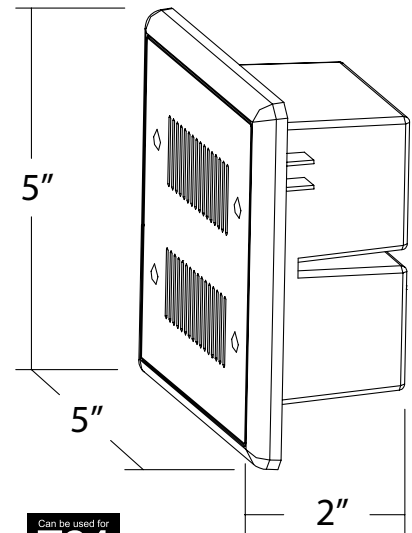

18888SB

Prime Chime

Product Description

- 120VAC/60Hz in, 12VDC/6mA out
- Installs quickly into a standard two-gang dual-voltage wall box
  - Carlon SC200DV or similar recommended
- Combines line voltage and low voltage in a single unit
- Daisy chain capability (up to four Prime Chimes - up to 200ft spacing)
- Recessed mounting
- Paintable faceplate
- Two different chime sounds for front and back doors
- (5) Stucco Button options available (See Chart Below)

Ordering Information

Catalog Number	Color	Description
18888SB	White	Prime Chime (Select stucco button option below)

ECSBPB	Polished Brass	For Prime Chime only
ECSBWH	White	For Prime Chime only
ECSBNK	Nickel	For Prime Chime only
ECSBAB	Antique Brass	For Prime Chime only
ECSBARCHBZ	Architectural Bronze	For Prime Chime only

Project _____

Catalog _____

Type _____

Date _____