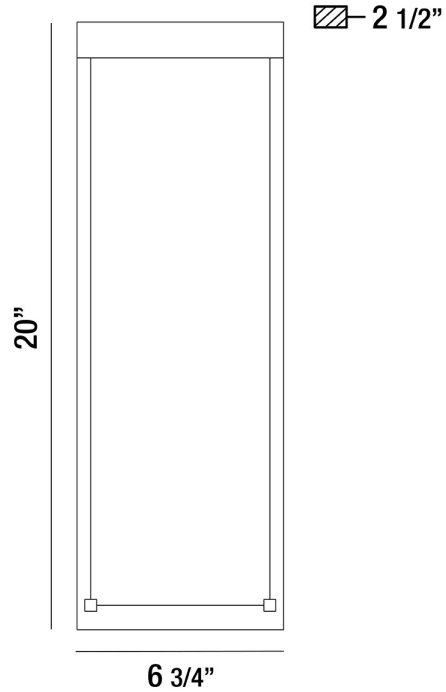

EUROfase

Kabo, Outdoor, 20", Matte Silver, Clear Glass

Item No.
35888-024

JOB NAME:

DATE:

TYPE:

COMMENTS:

LIGHT INFORMATION

Light Type	Integrated LED
Bulb Socket	N/A
Bulb Shape	N/A
Bulb Included	Yes
CRI	90
Delivered Lumens	350
Colour Temperature (Kelvin)	3000K
Average Hours LED (L70)	20000
Number of Lights	1
Light Direction	Ambient
Dimming Method	Triac/Elv
Output Voltage	120
Current Type	AC

LIGHT INFORMATION (CONT'D.)

Light Wattage	10
Total Wattage	10

DIMENSIONS & WEIGHT

Product Width (In)	6.75
Product Height (In)	20
Product Ext (In)	2.5
Product Diameter (In)	
Product Weight (Lbs)	4.87
Product Length (In)	