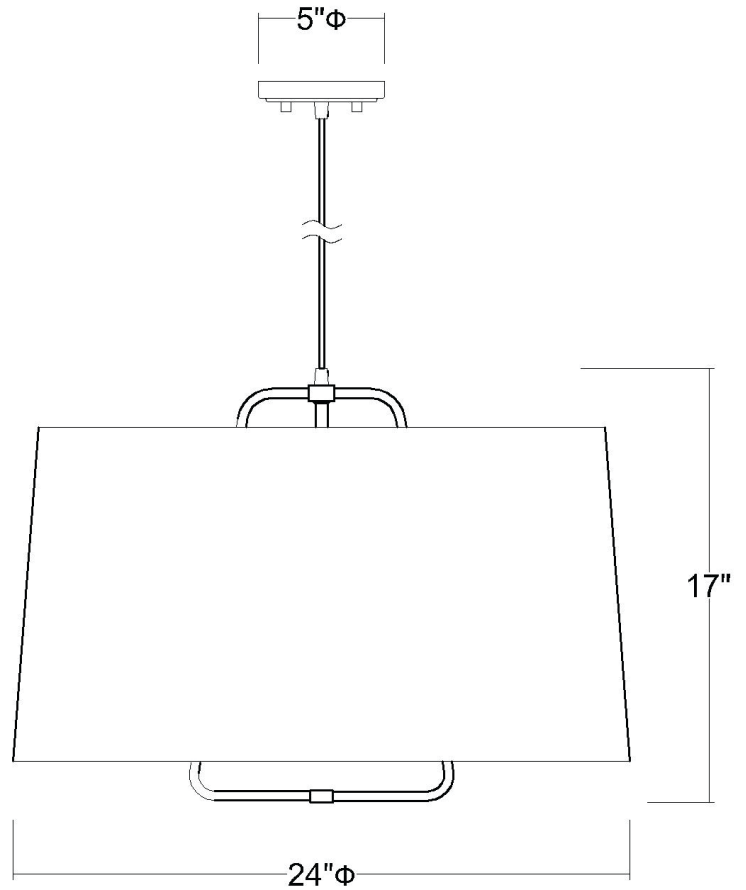

## LAMIA 1-LIGHT PENDANT

<b>Description:</b>	Lamia 1-Light Mini Pendant
<b>Finish:</b>	Matte Black
<b>Dimensions:</b>	24" Dia. x 17" H
<b>Bulbs:</b>	3-60W Med.
<b>Installed Weight:</b>	4.45 lbs.
<b>Certification:</b>	cUL / dry location

<b>Material:</b>	Steel and fabric
<b>Shades:</b>	Black linen hard-back
<b>Glass:</b>	NA
<b>Canopy Dimensions:</b>	5" Dia.
<b>Chain/Wire:</b>	12' Wire
<b>Additional Finishes:</b>	Gold