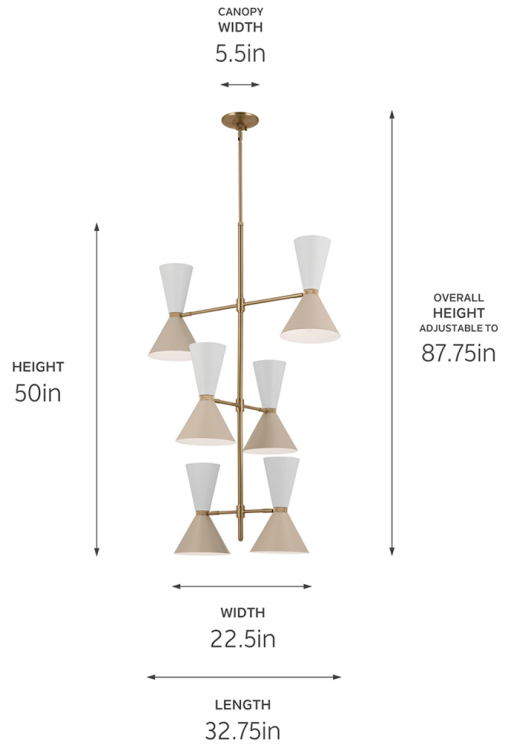

SPECIFICATIONS

Certifications/Qualifications

Prop65	Yes
Location Rating	Dry kichler.com/warranty

Dimensions

Height	50"
Overall Height	87.75"
Length	32.75"
Width	22.5"
Weight	21.25 LBS
Canopy Width	5.5"
Canopy Depth	0.75"

Electrical

Input Voltage	120 V

Light Source

Light Source	Bulb
Lamp Included	Not Included
# Of Bulbs/LED Modules	12
Max Or Nominal Watt	60 W
Lamp Type	A, G25
Socket Type	E26 (Medium)
Dimmable	Yes
Dimmable Notes	Dimmable when used with dimmer switch (sold separately); when using LED bulbs, see bulb manufacturer dimming specifications.

Mounting/Installation

Interior/Exterior	Interior Product
Mounting Weight	21.25 LBS
Lead Wire Length	144
Wire Connectors	Wire Nuts

FIXTURE ATTRIBUTES

Housing/Glass

Primary Material	Steel
Shade Included	Yes
Shade Description	Metal Cone Shade
Shade Dimensions	Wide 8.75" large DIA x 5.75" H x 2.25" small DIA + Narrow 5.5" large DIA x 7.25" H x 2.25" small DIA
Max Stem Tilt	90 °

Product/Ordering Information

SKU	52568CPZGRG
Finish	Champagne Bronze™
UPC	783927030151

Finishes

- Champagne Bronze™ | Black
- Champagne Bronze™ | Greige | White
- Champagne Bronze™ | White