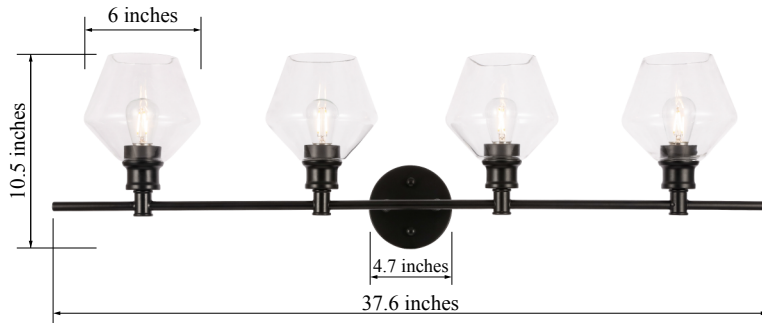

## GENE COLLECTION

Gene 4-Light Wall lamp Clear Glass

Black  
Item No:LD2320BK

Brass  
Item No:LD2320BR

Chrome  
Item No:LD2320C

Satin Gold  
Item No:LD2320SG

### Dimensions

Back plate Size(in)	D4.7"H1"
Chain/Rod Length	N/A
Width	37.6"
Extension	8"
Height	10.5"
Maximum Height	N/A

### Specifications

Finish	4 Finishes
Material	Iron / Glass
Glass Color	Clear
Type	Wall lamp
Hanging Device	N/A
Voltage	110-125V
Dimmable	Yes
Warranty	1 Year Limited
Shipment Type	Small Parcel