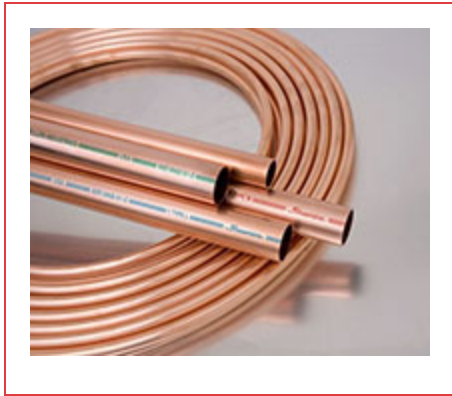

ITEM # KSO4100, PLUMBING WATER TUBE, 1/2" X 100'

Streamline® Copper Tube sets the standard for quality, consistency and service in the plumbing industries. With a full line of copper tube products to support most all plumbing supply and DWV applications, Streamline® Copper Tube is available in all common types including, Type K, Type L, Type M and DWV. Each piece of tube is incised marked and color coded for easy, long lasting identity. Manufactured in accordance with applicable standards, our ongoing commitment to quality continues to make

[+ more](#)

[Specifications](#) | [Dimensions](#) | [Details](#)

Specifications

Type	Type K Soft Coil
Standards	ASTM B88 NSF 61 UNS C12200
Weight	0.343 lb
Material	C12200

Operating Temperature[Copper Tube for HVACR Applications](#)**Operating Pressure**[Copper Tube for HVACR Applications](#)**Item Size**