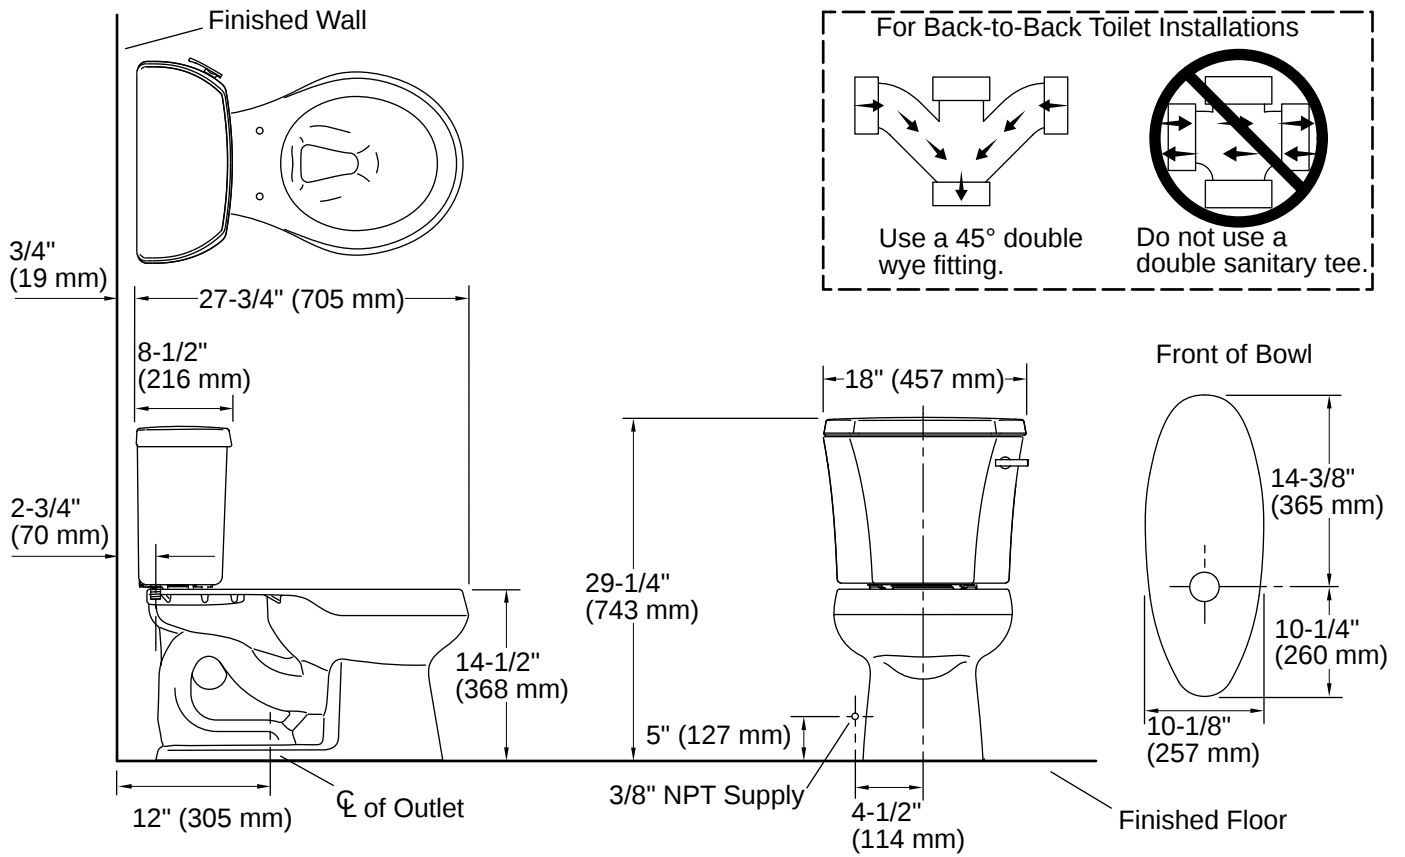

KOHLER® Toilets and Seats Limited Warranty

Technical Information

Rough-in:	Standard 12" (305mm)
Flush Type:	Class Five
Flush Rate:	1.28 gpf (4.8 lpf)
Bowl Shape:	Round-front
Seat-Mounting Holes:	5-1/2" (140 mm)
Waste Outlet:	Floor
Trapway Size:	2-1/8" (54 mm)
Trapway Type:	Exposed
Water Surface Size:	10-1/2" x 7-3/4" (267 mm x 197 mm)
Rim to Water Surface:	5-1/4" (133 mm)

Included Combo Skus

- K-4197 Round-front toilet bowl
- K-4467-RA Toilet tank, 1.28 gpf

Recommended Products/Accessories

- 1023457 Toilet Wax Ring And Hardware Kit
- 1265114 12" Toilet Supply Line
- K-23726 Drain treatment
- K-9379 Trip lever
- K-5420 Low-profile toilet bolt caps
- K-4639-RL ReadyLatch® Quiet-Close™ round-front toilet seat

Installation

- Standard 12" (305 mm) rough-in
- Three-bolt quick-connect installation
- Seat and supply line sold separately

Installation Notes

Install this product according to the installation instructions.

For back-to-back toilet installations: Use only a 45° double wye fitting.

Product dimensions are nominal and may vary per ASME A112.19.2 tolerances.