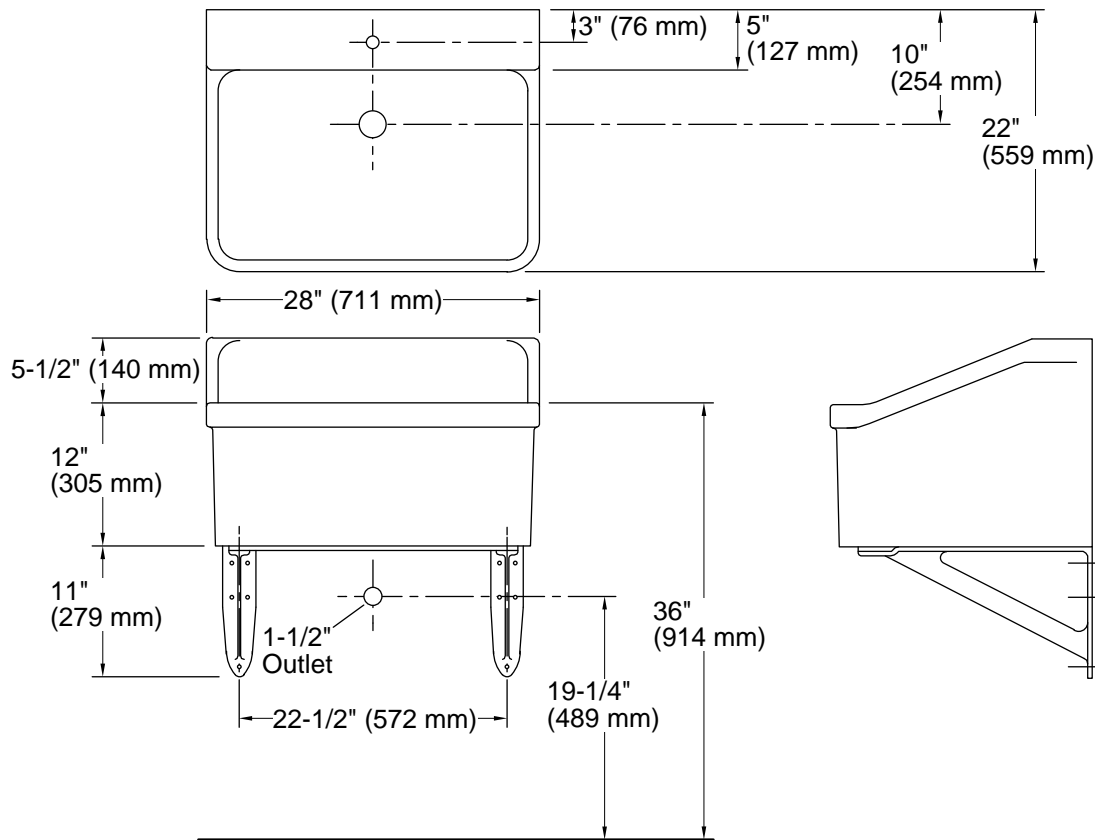

**Hollister™**  
Bracket-mount utility sink  
**K-12793**

**Features**

- Single center hole drilled back ledge
- 28" x 22"

**Material**

- Vitreous china
- Premium material construction for durability and reliability

## Technical Information

All product dimensions are nominal.

Basin configuration:	Single Bowl
Bowl area (Only):	Length: 26" (660 mm) Width: 16" (406 mm) Bowl depth: 11-1/8" (283 mm) Water depth: 11-1/8" (283 mm)
Number of deck holes:	1
Faucet hole(s):	1-3/8" (35 mm)
Drain hole:	2-1/4" (57 mm)