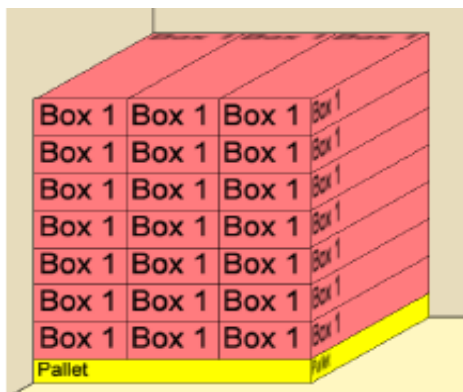

Pallet/Container Loading

Pallet Size: 54" L x 45" W x 49 3/4"H

Pallet Weight: approx 1214 lbs

Ecommerce units sent by courier

Sold to

Marketwide