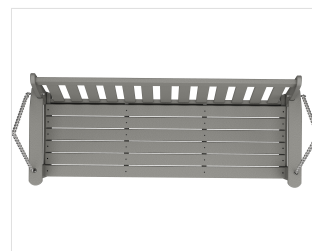

POLYWOOD®

Sustainable Outdoor Furniture

CLIMATETUFF™
MATERIALS

COLORSTAY™
TECHNOLOGY

MADE IN
THE USA

CONSCIOUSLY
CRAFTED

Vineyard 60" Porch Swing

BRAND | POLYWOOD®

COLLECTION | Vineyard

SKU | GNS60

SPECIFICATIONS

Weight	66.0 lbs
Width	60.5"
Height	23.25"
Depth	24.0"
Seat Width	55.0"
Seat Depth	17.25"

AVAILABLE LUMBER COLORS