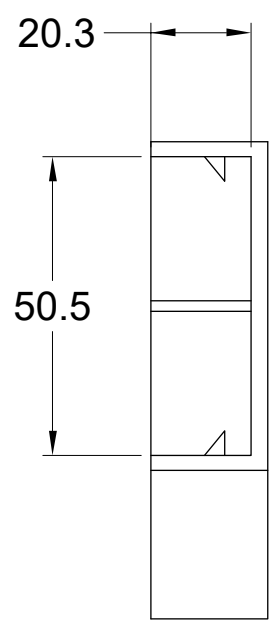

8 7 6 5 4 3 2 1

F  
E  
D  
C  
B  
A

THIRD ANGLE PROJECTION

# StarTech.com

**GENERAL NOTES**

DIMENSIONS ARE IN MM - DO NOT SCALE

THIS DOCUMENT CONTAINS CONFIDENTIAL, PROPRIETARY INFORMATION THAT IS PROPERTY OF STARTECH.COM

PRODUCT ID	CBMCWD5020L		
DESCRIPTION	Segmented Wire Cable Raceway Duct Lateral Elbow		
REV: A	DO NOT SCALE	SHEET : 1 OF: 1	DATE: 06/15/2020