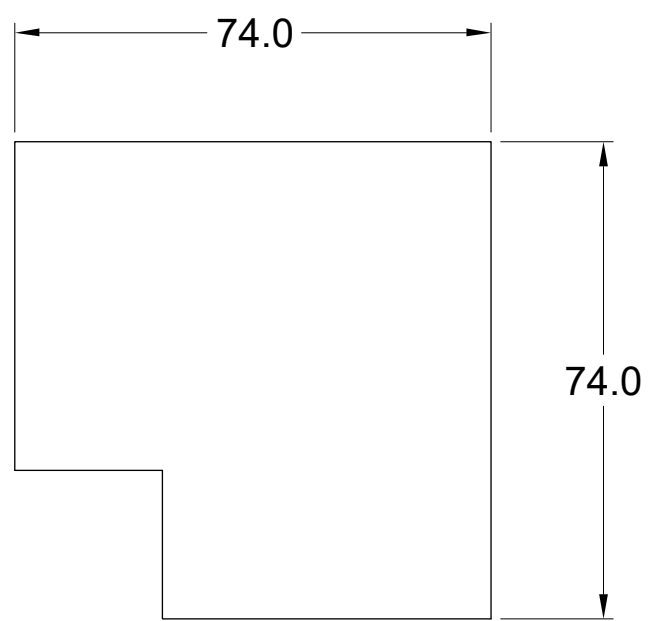

8 7 6 5 4 3 2 1

F  
E  
D  
C  
B  
A

THIRD ANGLE PROJECTION

# StarTech.com

**GENERAL NOTES**

DIMENSIONS ARE IN MM - DO NOT SCALE

THIS DOCUMENT CONTAINS CONFIDENTIAL, PROPRIETARY INFORMATION THAT IS PROPERTY OF STARTECH.COM

PRODUCT ID	CBMCWD5020L		
DESCRIPTION	Segmented Wire Cable Raceway Duct Lateral Elbow		
REV: A	DO NOT SCALE	SHEET : 1 OF: 1	DATE: 06/15/2020