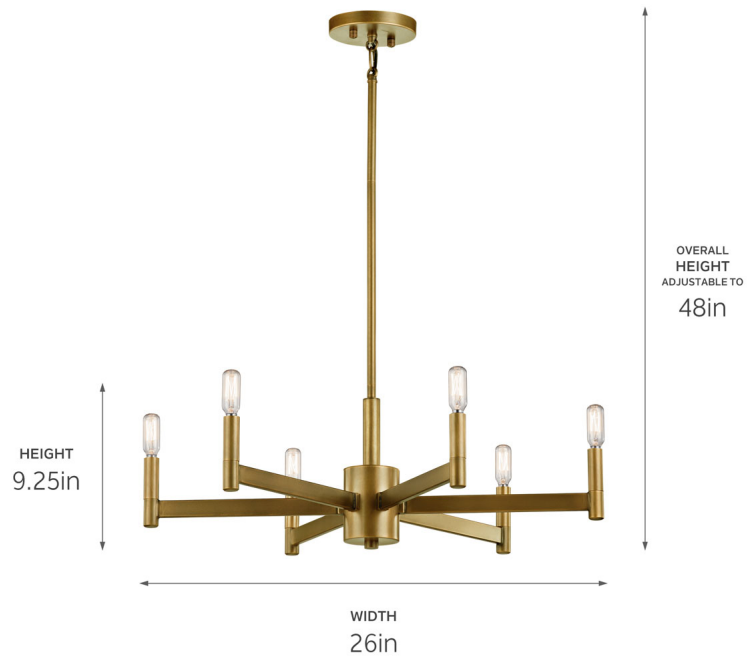

SPECIFICATIONS

Certifications/Qualifications

Prop65	Yes
DarkSky Approved	No
Location Rating	Dry
	kichler.com/warranty

Dimensions

Height	9.25"
Overall Height	48"
Weight	8.5 LBS
Canopy Width	5.25"
Canopy Depth	0.8"

Electrical

Input Voltage	120 V

Light Source

Light Source	Bulb
Lamp Included	Not Included
# Of Bulbs/LED Modules	6
Max Or Nominal Watt	60 W
Lamp Type	B
Socket Type	E12 (Candelabra)
Dimmable	Yes
Dimmable Notes	Dimmable when used with dimmer switch (sold separately); when using LED bulbs, see bulb manufacturer dimming specifications.

Mounting/Installation

Interior/Exterior	Interior Product
Mounting Weight	8.5 LBS
Modular	No
Lead Wire Length	120

FIXTURE ATTRIBUTES

Housing/Glass

Primary Material	Steel
Shade Included	No

Product/Ordering Information

Sku	43859NBR
Finish	Natural Brass
UPC	783927469821

Finishes

- Black
- Natural Brass
- Satin Nickel