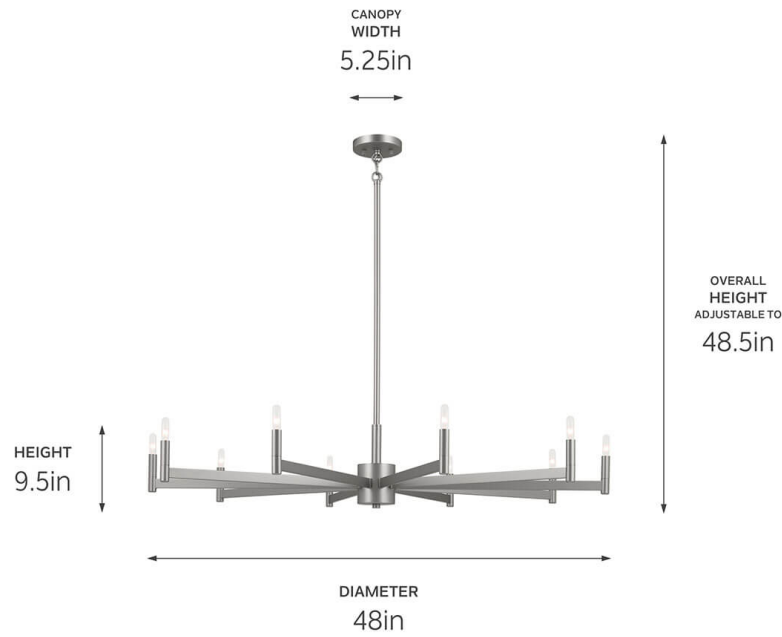

SPECIFICATIONS

Certifications/Qualifications

Prop65	No
Location Rating	Dry kichler.com/warranty

Dimensions

Height	9.5"
Overall Height	48.5"
Weight	15 LBS
Canopy Height	1"
Canopy Width	5.25"
Canopy Depth	5.25"

Electrical

Input Voltage	120 V

Light Source

Light Source	Bulb
Lamp Included	Not Included
# Of Bulbs/LED Modules	10
Max Or Nominal Watt	60 W
Lamp Type	B10
Socket Type	E12 (Candelabra)
Dimmable	Yes
Dimmable Notes	Dimmable when used with dimmer switch (sold separately); when using LED bulbs, see bulb manufacturer dimming specifications.

Mounting/Installation

Interior/Exterior	Interior Product
Mounting Weight	15 LBS
Lead Wire Length	150
Wire Connectors	Wire Nuts

FIXTURE ATTRIBUTES

Housing/Glass

Primary Material	Steel
Shade Included	No

Product/Ordering Information

SKU	52613SN
Finish	Satin Nickel
UPC	783927038324

Finishes

- Black
- Natural Brass
- Satin Nickel