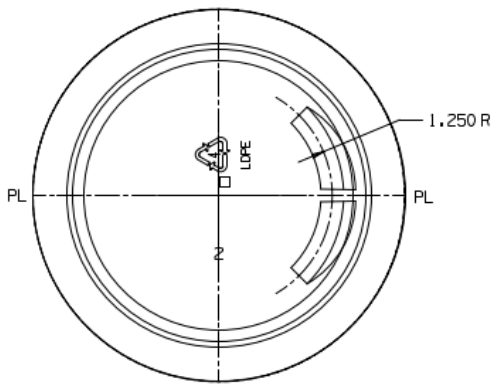

TOP VIEW

5.940 MAX. FRONT & BACK LABEL WIDTH, WITH .500 BETWEEN LABELS.

NOTES :

- 1) OVERFLOW CAPACITY : 32.36 ± .51 FL.OZ. (957.0 ± 15.0 CC'S.)
- 2) WEIGHT : 66.0 ± 3.0 GRAMS
- 3) T & E ARE AN AVERAGE OF TWO MEASUREMENTS TAKEN 90° APART.

REF NO.:

DWG30226

DESCRIPTION:

32 oz Round Bellows Bottle, 38-400