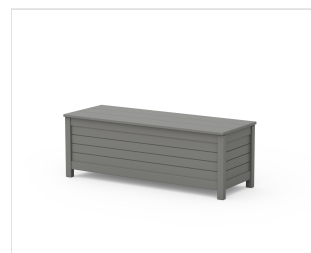

POLYWOOD®

Sustainable Outdoor Furniture

CLIMATETUFF™
MATERIALS

COLORSTAY™
TECHNOLOGY

MADE IN
THE USA

CONSCIOUSLY
CRAFTED

48" Nautical Straight Planter Storage Bench Set- Large

BRAND | POLYWOOD®

COLLECTION | Nautical

SKU | PWS2969-1

SET WEIGHT + DIMENSIONS

Overall Set Weight	84.0 lbs
Recommended Minimum Space (Based on pictured configuration)	117.0" W x 22.0" H x 22.0" D

INDIVIDUAL ITEM DIMENSIONS

Qty	NAME	SKU	DIMENSIONS (W x H x D)
1	Nautical 48" Storage Bench	BNS482	48.25" x 17.03" x 17.58"
2	Nautical Large Square Planter Box	6321S	21.53" x 21.0" x 20.73"
2	Modular Planter Connection Block	P15675	1.5" x 4.0" x 12.5"