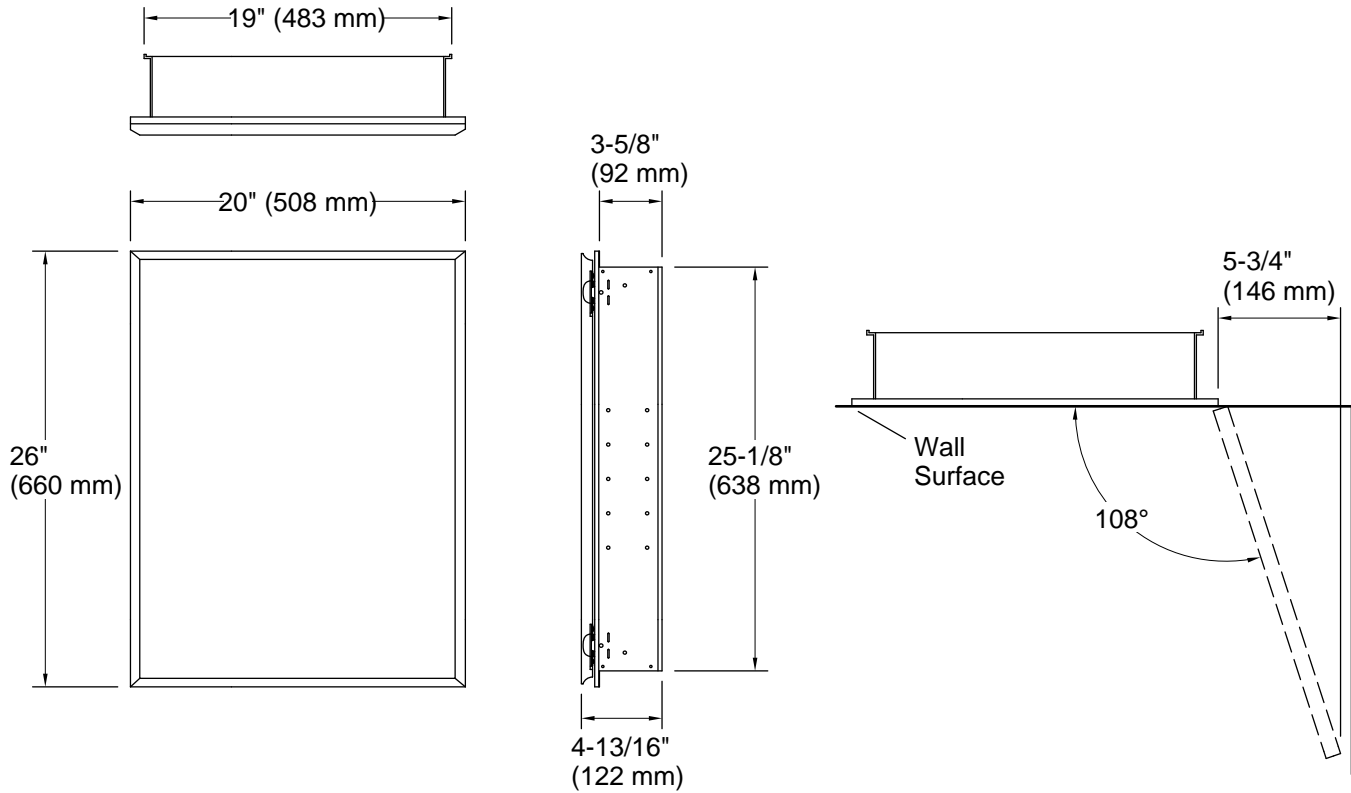

## Features

- Two adjustable tempered-glass shelves offer additional bathroom storage
- Full-overlay mirrored door with beveled edges
- Mirrored interior
- Two-way adjustable hinges with 108° opening capability for easy cabinet access
- Includes side mirror kit for surface-mount installation

## Technical Information

All product dimensions are nominal.

## Notes

Install this product according to the installation guide.

For surface-mount, use anchors (not provided) rated for the loaded weight of this product.

When determining the height of the cabinet, ensure the mirrored door will clear all obstacles (such as a faucet). A minimum distance of 3" (76 mm) is required.