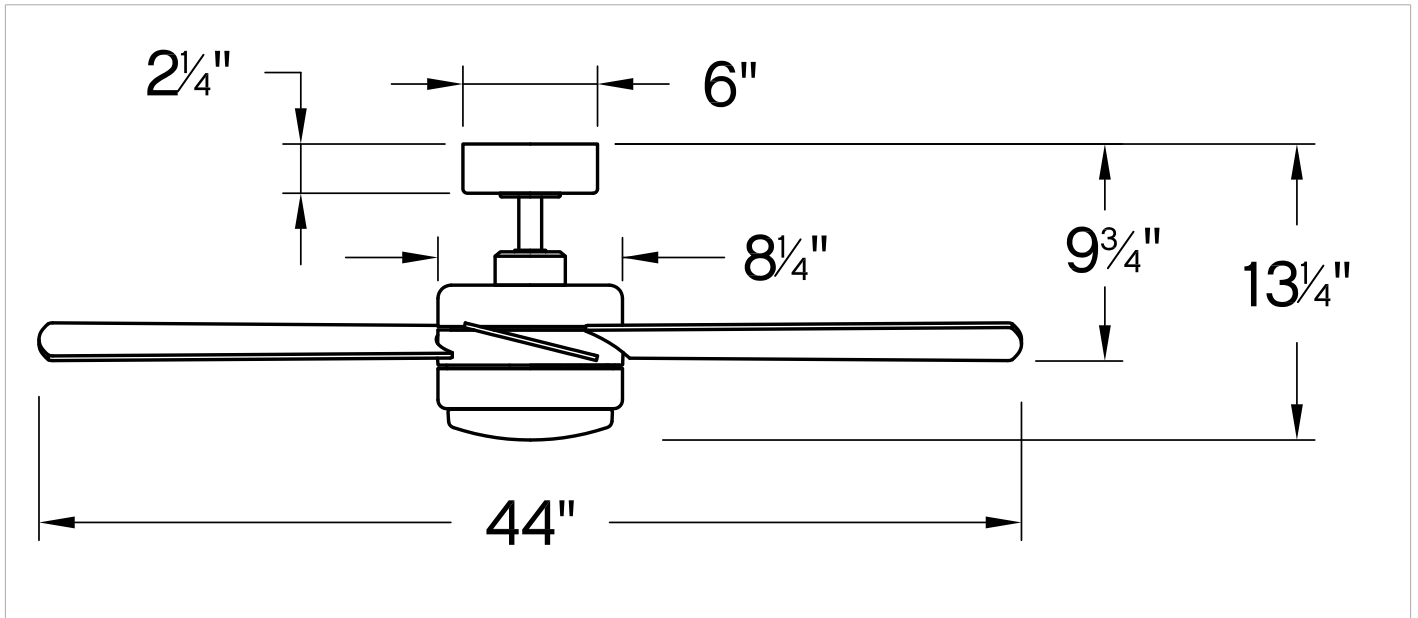

TREY 44" LED SMART FAN

902744FMW-LWD

PERFORMANCE SPECIFICATIONS	STANDARD	
	HIGH SPEED	AVERAGE SPEED
Airflow	4842	2918
EnergyUse	31.6	19
EnergyCost	9	5
Efficiency	152	154
AMPS	0.43	0.24
RPMS	260	153