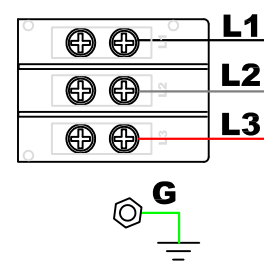

TERMINAL 125A

Raritan
A brand of **Legrand**

PROJECTION
THIRD ANGLE

DO NOT SCALE DRAWING
SHEET 1 OF 1

DRAWN : Albert Lee AUG/15/2019
ENGINEER:
APPROVED: Alex.Lee AUG/15/2019

THIS DRAWING AND SPECIFICATIONS HEREIN ARE THE PROPERTY OF RARITAN, INC. AND SHALL NOT BE COPIED, REPRODUCED OR USED, IN WHOLE OR IN PART, AS THE BASIS FOR THE MANUFACTURE OR SALE OF ITEMS WITHOUT WRITTEN PERMISSION FROM RARITAN, INC. THIS DRAWING IS BASED UPON LATEST AVAILABLE INFORMATION AND IS SUBJECT TO CHANGE WITHOUT NOTICE..

TITLE:
iPDU 0U, Metered only, Three phase Delta
125A / 208~240V
Input : TERMINAL 125A
Output : (18) C19

DWG NO. REV.
TPX3-515AYV-N1V2 **2A**