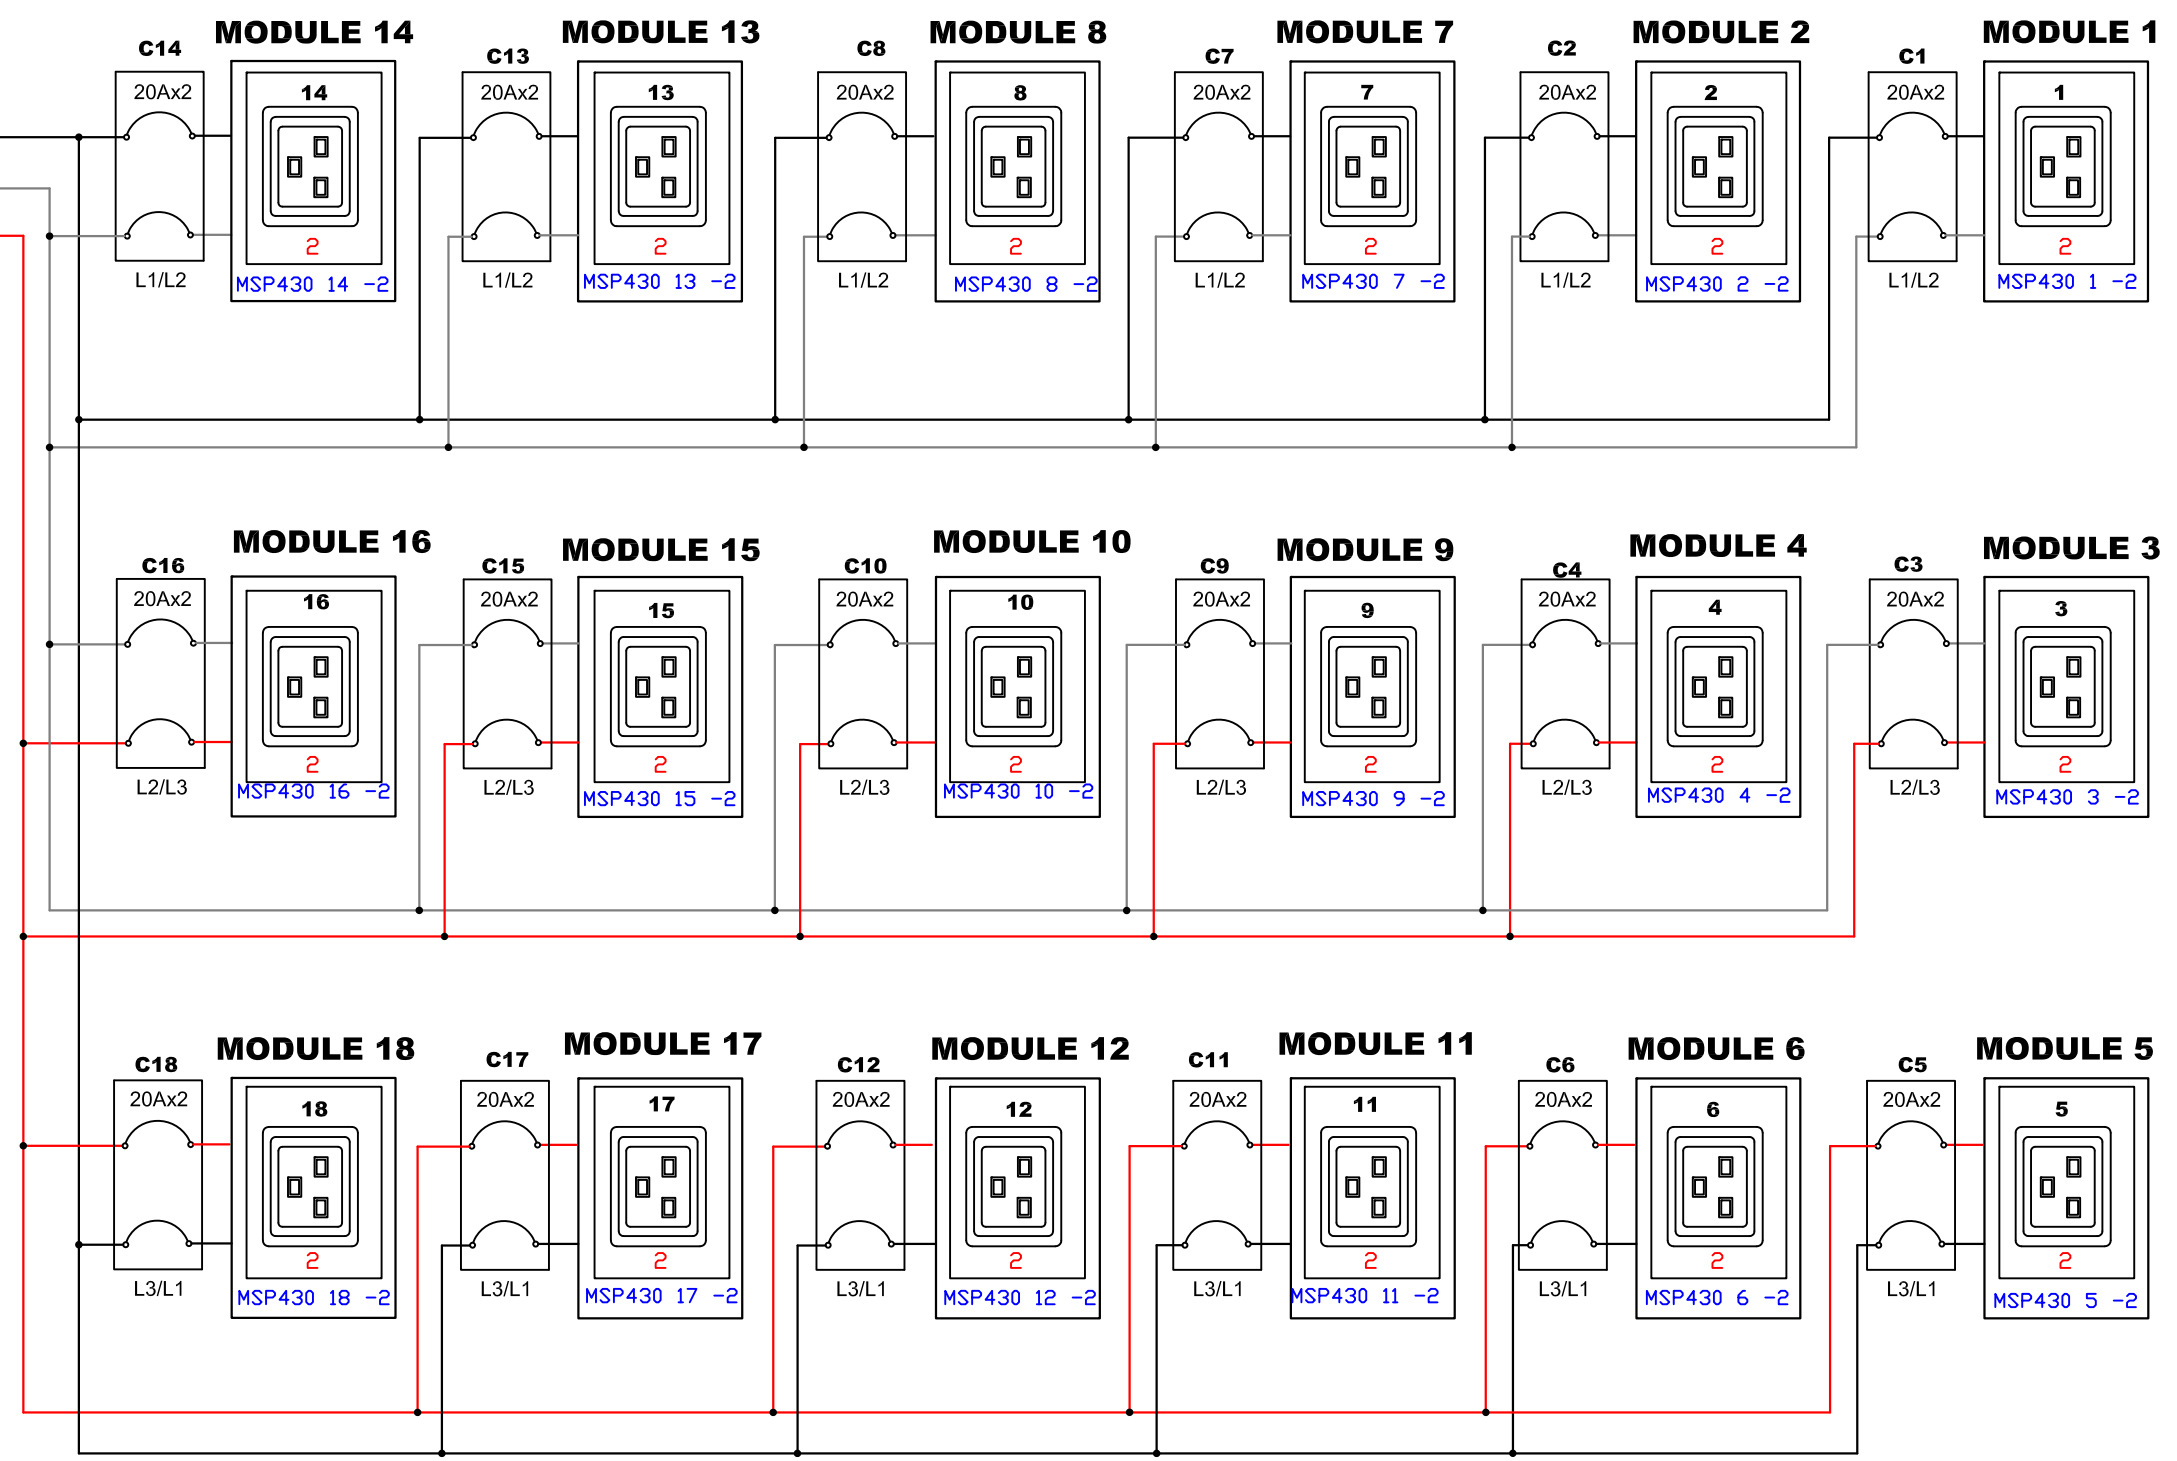

TERMINAL 125A

Raritan
A brand of **Legrand**

PROJECTION
THIRD ANGLE

DO NOT SCALE DRAWING
SHEET 1 OF 1

DRAWN : Albert Lee AUG/15/2019
ENGINEER:
APPROVED: Alex.Lee AUG/15/2019

THIS DRAWING AND SPECIFICATIONS HEREIN ARE THE PROPERTY OF RARITAN, INC. AND SHALL NOT BE COPIED, REPRODUCED OR USED, IN WHOLE OR IN PART, AS THE BASIS FOR THE MANUFACTURE OR SALE OF ITEMS WITHOUT WRITTEN PERMISSION FROM RARITAN, INC. THIS DRAWING IS BASED UPON LATEST AVAILABLE INFORMATION AND IS SUBJECT TO CHANGE WITHOUT NOTICE..

TITLE:
iPDU 0U, Metered only, Three phase Delta
125A / 208~240V
Input : TERMINAL 125A
Output : (18) C19

DWG NO. REV.
TPX3-515AYV-N1V2 **2A**