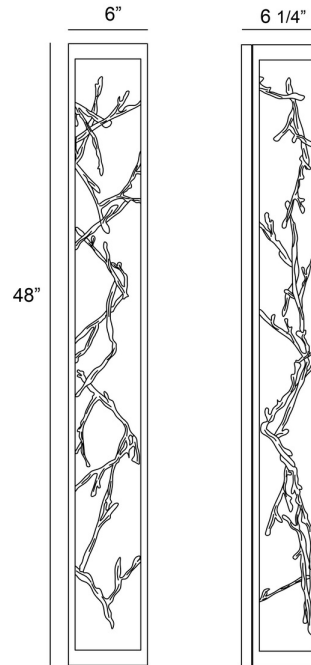

Aerie, Outdoor , 48", Gold-Black Mix

Item No.
38638-015

JOB NAME:

DATE:

TYPE:

COMMENTS:

LIGHT INFORMATION

Light Type	Integrated LED
Bulb Socket	N/A
Bulb Shape	N/A
Bulb Included	Yes
CRI	90
Delivered Lumens	1620
Colour Temperature (Kelvin)	3000K
Average Hours LED (L70)	20000
Number of Lights	6
Light Direction	Up & Down
Dimming Method	Triac/Elv
Output Voltage	120
Current Type	AC

LIGHT INFORMATION (CONT'D.)

Light Wattage	6
Total Wattage	36

DIMENSIONS & WEIGHT

Product Width (In)	6
Product Height (In)	48
Product Ext (In)	6.25
Product Diameter (In)	
Product Weight (Lbs)	25.1
Product Length (In)	